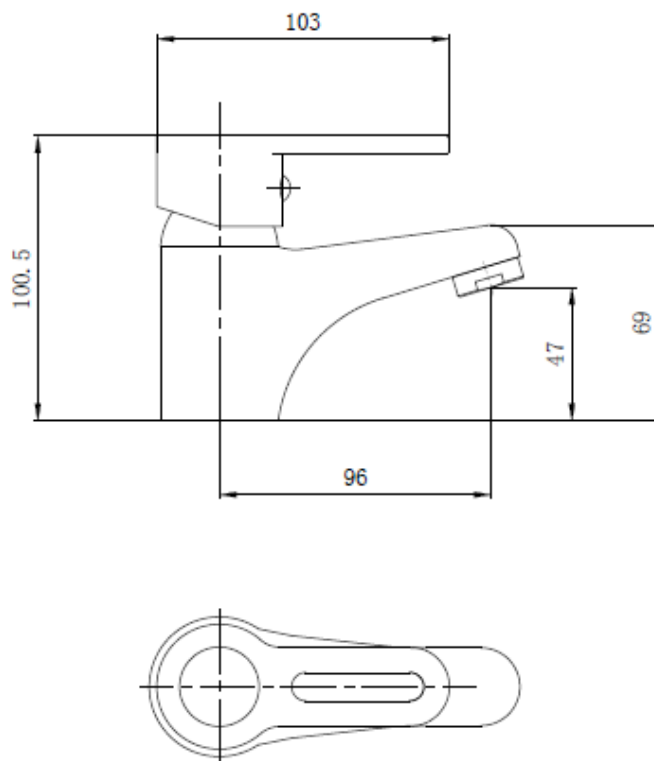

Brand : LINEA, China
Name : Basin mixer with pull type plastic pop up
Item Code : 3015CR
Designer :
Color / Finish: Chrome Plated
Dimensions : 100.5 mm height
96 mm spout projection

Product info:

- Basin Mixer
- With pull type pop up

Add-ons:

- ½ x 3/8 angle valves (2pcs)

Flushing of pipe must be done before fittings are installed. Failure to do so voids the warranty.

Follow cleaning instructions and avoid using any harmful chemicals.