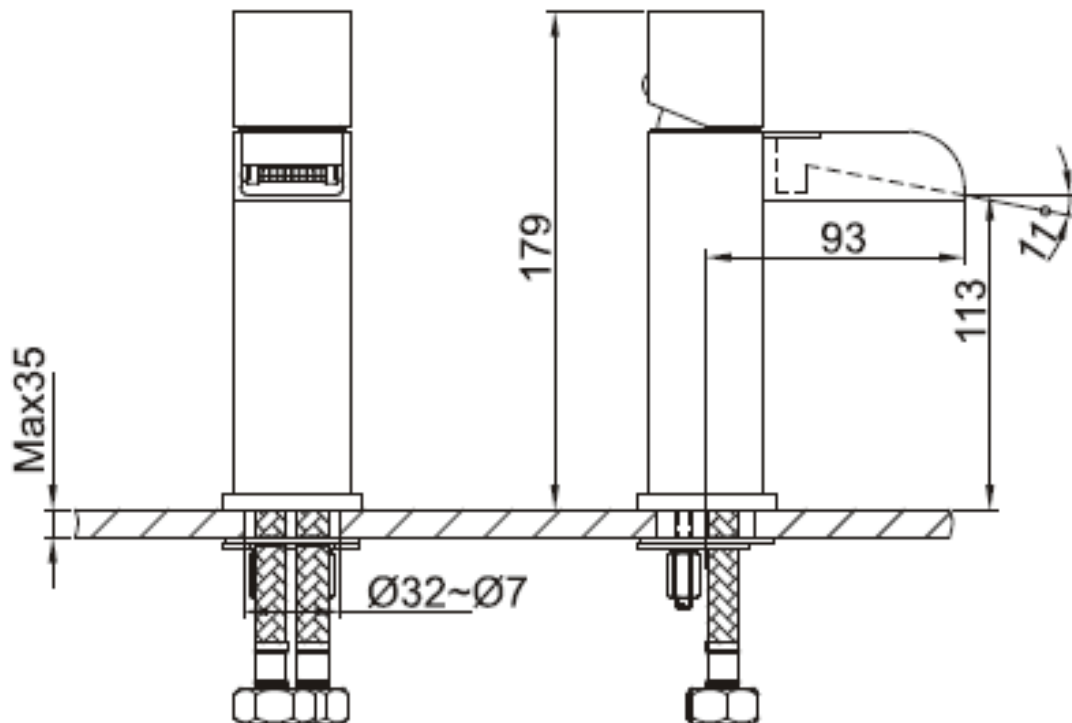

Brand : CAE, China
 Name : CASERTA Wall-mounted basin mixer
 Item Code : S38.1798C
 Designer:
 Color / Finish: Chrome Plated
 Dimensions : 179 mm height
 93 mm spout projection

Product info:

- Single lever Basin mixer
- With pop up waste set G 1 ¼
- Normal Spray
- Flow rate: 10.7 lpm at 3 bars (45 psi)
- Flow pressure: 0.3 Mpa

Add-ons:

- 2x angle valve ½"x¾" (no nuts)
- 1x basin waste trap 1¼"

Flushing of pipe must be done before fittings are installed. Failure to do so voids the warranty.

Follow cleaning instructions and avoid using any harmful chemicals.