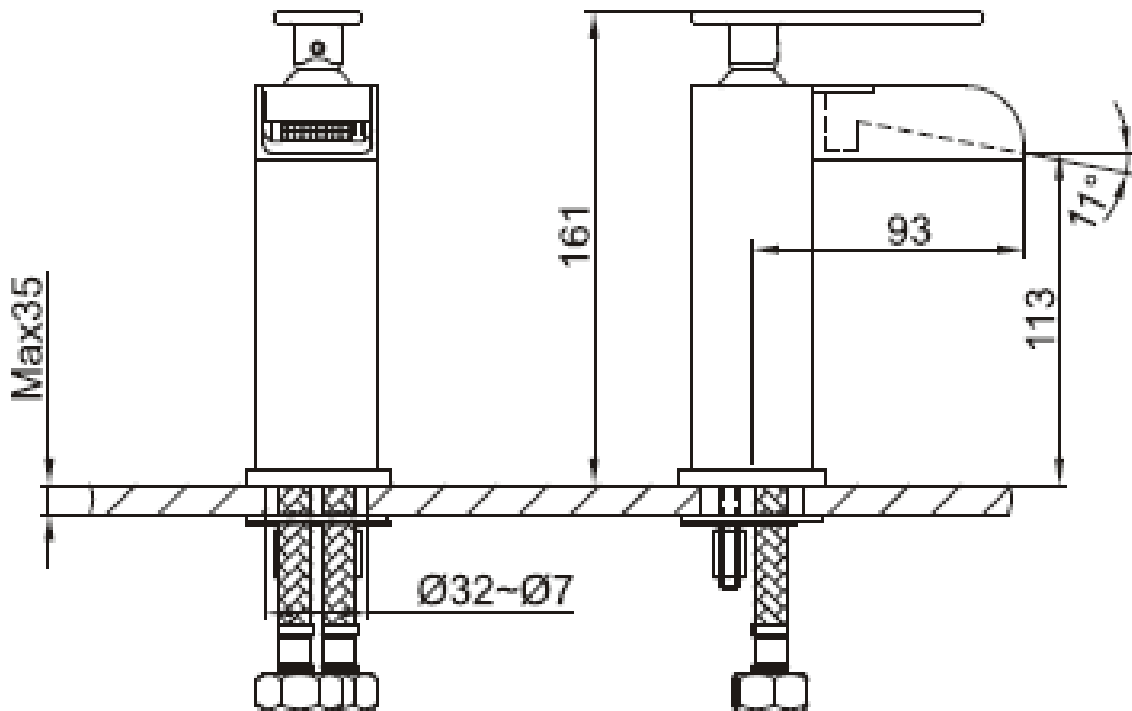

Brand : CAE, China
 Name : CASERTA Basin mixer with pop up waste set
 Item Code : S38.1598C
 Designer:
 Color / Finish: Chrome Plated
 Dimensions : 161 mm height
 93 mm spout projection

Product info:

- Single Lever Basin Mixer
- With pop-up waste set G 1 ¼
- Normal spray
- Flow rate: 10.7 lpm at 3 bars (45 psi)
- Flow pressure: 0.3 Mpa

Add-ons:

- 1/2 x 3/8 angle valve (2pcs)

Flushing of pipe must be done before fittings are installed. Failure to do so voids the warranty.

Follow cleaning instructions and avoid using any harmful chemicals.