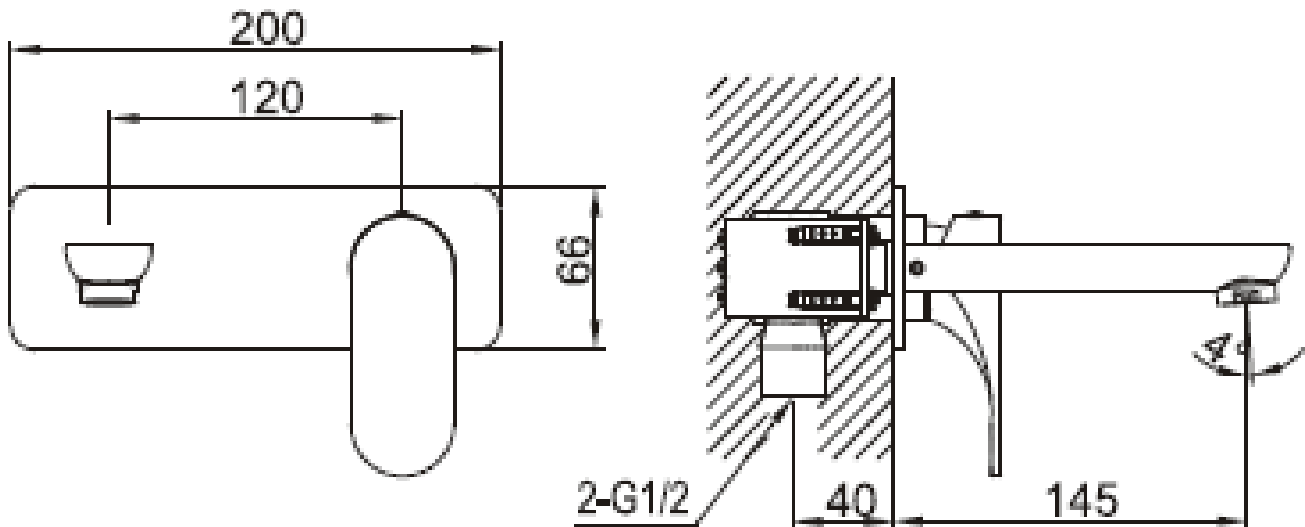

Brand : CAE, China
 Name : MONTELLA 2 Hole basin mixer with pop up waste set
 Item Code : S37.1566C
 Designer:
 Color / Finish: Chrome Plated
 Dimensions : 145 mm Spout Projection

Product info:

- Single lever wall basin mixer
- With 1 ¼" push type pop up
- Normal spray
- Flow rate: 10.7 lpm at 3 bars (45 psi)
- Flow pressure: 0.3Mpa

Add-ons:

- 1x basin waste trap 1¼"

Flushing of pipe must be done before fittings are installed. Failure to do so voids the warranty.

Follow cleaning instructions and avoid using any harmful chemicals.

All information is for reference only. Installation shall always be based on the specs provided with actual delivered items.