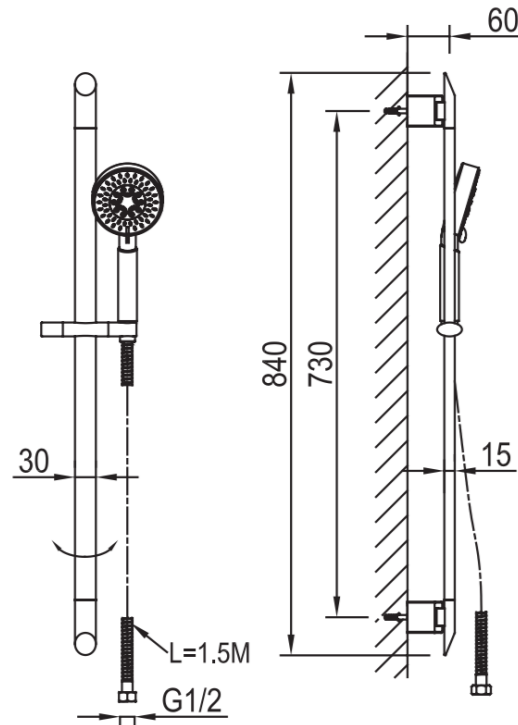

Brand : CAE, China
Name : Shower bar set

Item Code : H87601C

Color / Finish: Chrome Polished
Dimensions :
840 mm height

Product info:

- Shower bar set

Flushing of pipe must be done before fittings are installed. Failure to do so voids the warranty.