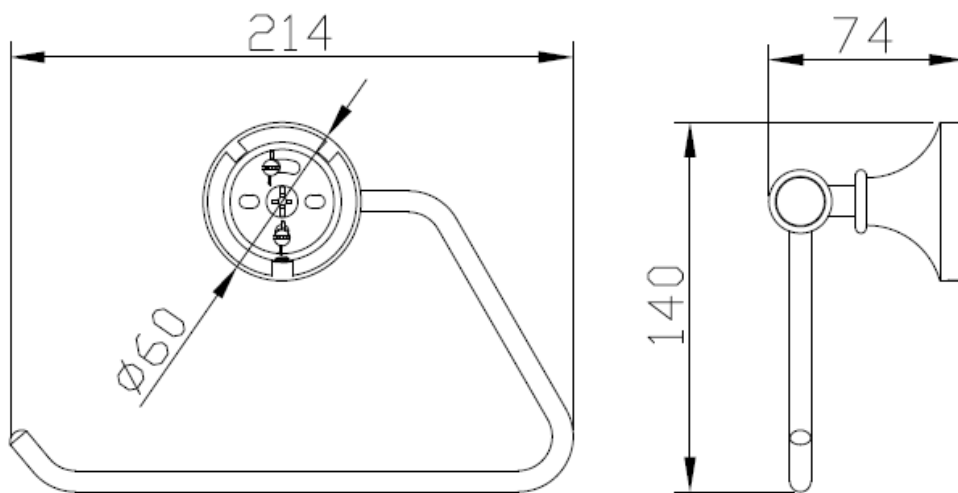

Brand : CAE, China
Name : 9520 Roll holder
Item Code : 9521T05083
Color / Finish: Black
Dimensions : 214 x 74 x 140 mm

Product info:
• Roll holder

Flushing of pipe must be done before fittings are installed. Failure to do so voids the warranty.
Follow cleaning instructions and avoid using any harmful chemicals.
All information is for reference only. Installation shall always be based on the specs provided with actual delivered items.
For more info, visit www.sanitecph.com