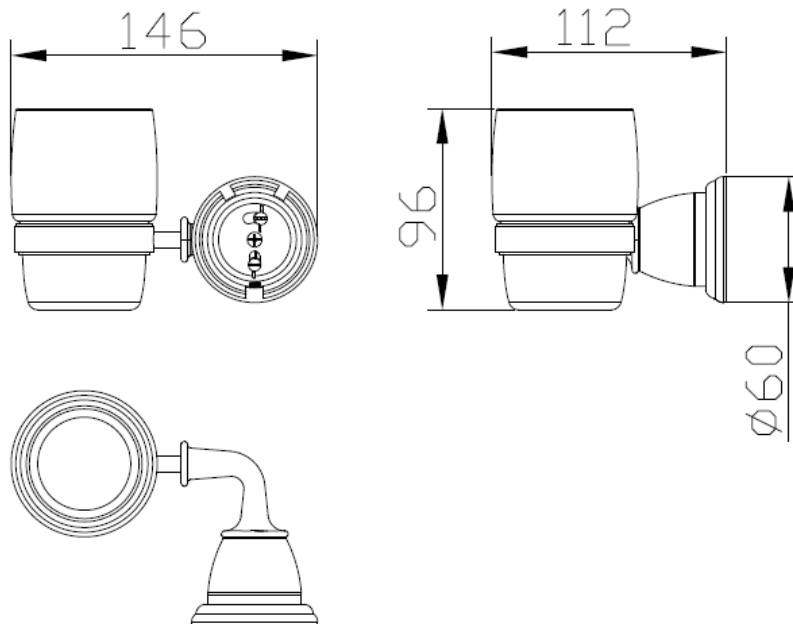

Brand : CAE, China
Name : Toothbrush holder
Item Code : 9520T06080
Color / Finish:
Dimensions : 146 x 112 x 96 mm

Product info:
• Toothbrush holder

Flushing of pipe must be done before fittings are installed. Failure to do so voids the warranty.
Follow cleaning instructions and avoid using any harmful chemicals.
All information is for reference only. Installation shall always be based on the specs provided with actual delivered items.
For more info, visit www.sanitecph.com