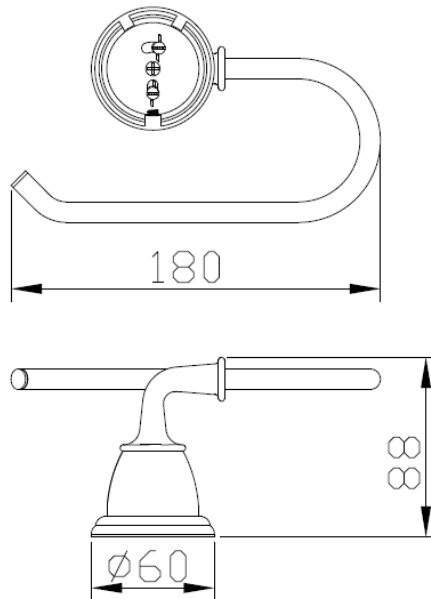

Brand : CAE, China
Name : 9520 Roll holder

Item Code : 9520T05080

Color / Finish:
Dimensions : 180 x 88 mm

Product info:
• roll holder

Flushing of pipe must be done before fittings are installed. Failure to do so voids the warranty.