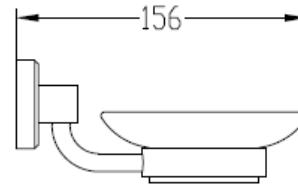

Brand : CAE, China  
Name : Toll holder  
Item Code : 9509T07026

Color / Finish:  
Dimensions : 110 x 156 x 65 mm

Product info:  
• Toll holder

Flushing of pipe must be done before fittings are installed. Failure to do so voids the warranty.  
Follow cleaning instructions and avoid using any harmful chemicals.  
All information is for reference only. Installation shall always be based on the specs provided with actual delivered items.  
For more info, visit [www.sanitecph.com](http://www.sanitecph.com)