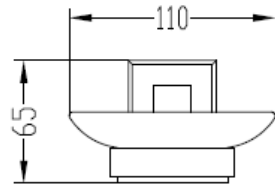

Brand : CAE, China  
Name : Toll holder  
Item Code : 9509T07026

Color / Finish:  
Dimensions : 110 x 156 x 65 mm

Product info:  
• Toll holder

Flushing of pipe must be done before fittings are installed. Failure to do so voids the warranty.  
Follow cleaning instructions and avoid using any harmful chemicals.  
All information is for reference only. Installation shall always be based on the specs provided with actual delivered items.  
For more info, visit [www.sanitecph.com](http://www.sanitecph.com)