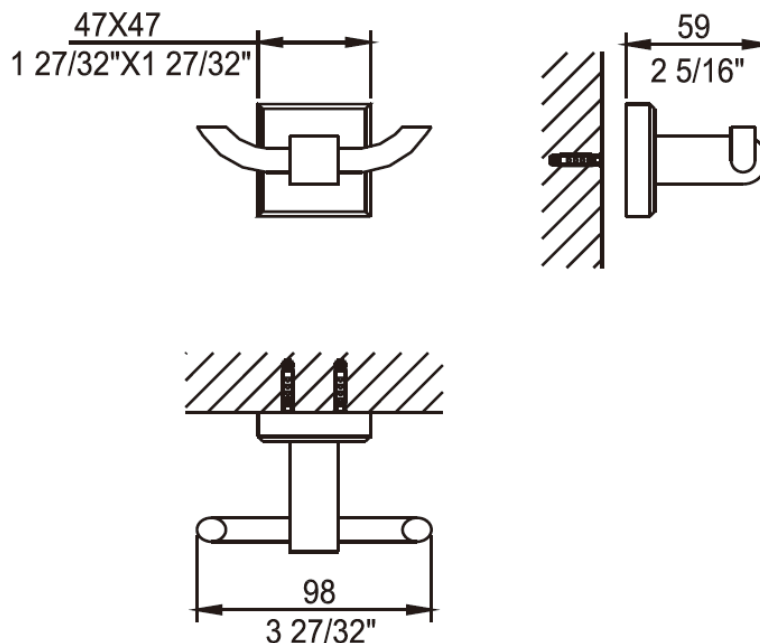

Brand : CAE, China
 Name : 9509 Double hook
 Item Code : 9509T03027
 Designer:
 Color / Finish: Distressed Bronze
 Dimensions : 59 mm x 98 mm x 47 mm

Product info:

- Exposed single lever bath/shower mixer
- Normal spray
- Flow rate: 23.7 lpm at 3 bars (45 psi)
- Flow pressure: 0.3Mpa

Add-ons:

- H87968C hand shower wall bar set

Flushing of pipe must be done before fittings are installed. Failure to do so voids the warranty.

Follow cleaning instructions and avoid using any harmful chemicals.