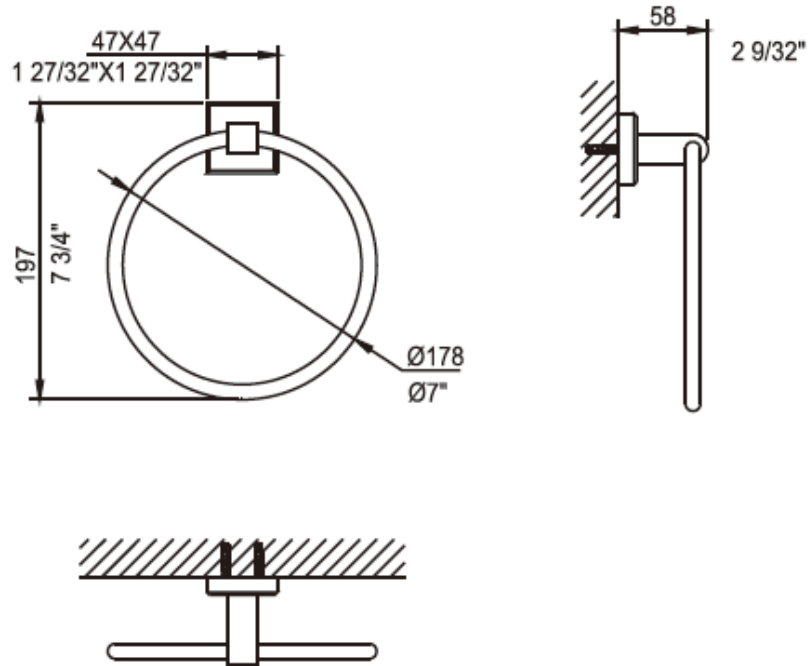

Brand : CAE, China
 Name : 9509 Towel ring
 Item Code : 9509T01027
 Designer:
 Color / Finish: Distressed bronze
 Dimensions : $\varnothing 178$ mm

Product info:
 • Towel Ring

Flushing of pipe must be done before fittings are installed. Failure to do so voids the warranty.
 Follow cleaning instructions and avoid using any harmful chemicals.
 All information is for reference only. Installation shall always be based on the specs provided with actual delivered items.
 For more info, visit www.sanitecph.com