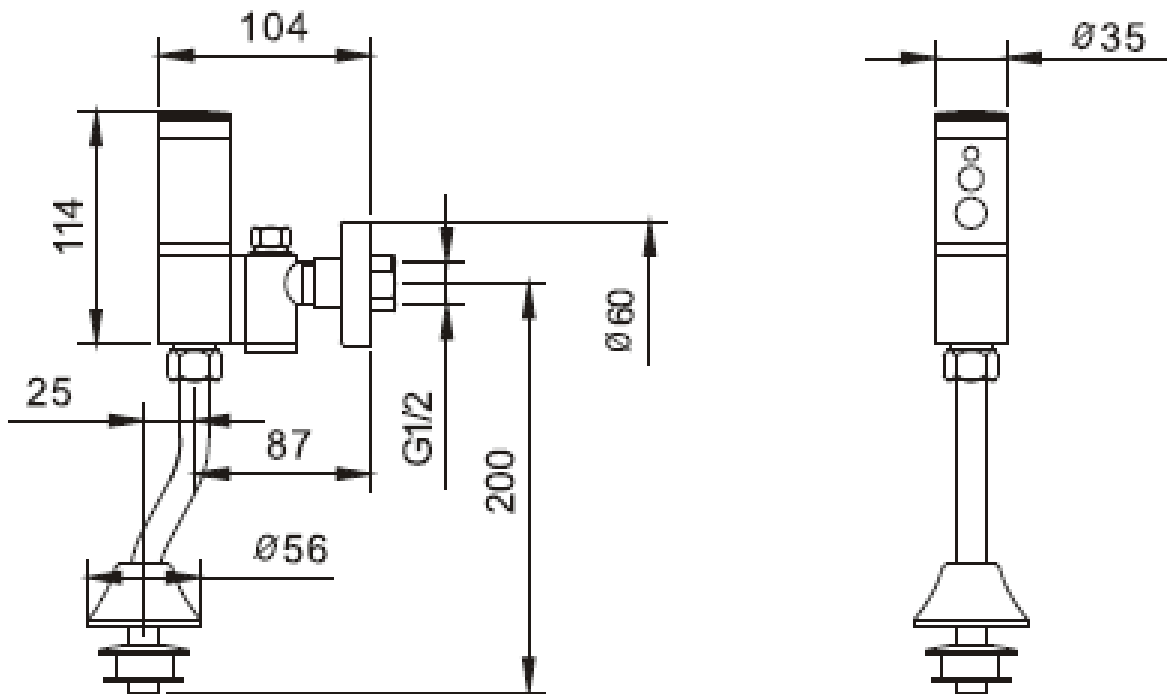

Flushing of pipe must be done before fittings are installed. Failure to do so voids the warranty.

Follow cleaning instructions and avoid using any harmful chemicals.

All information is for reference only. Installation shall always be based on the specs provided with actual delivered items.

For more info, visit www.sanitecph.com