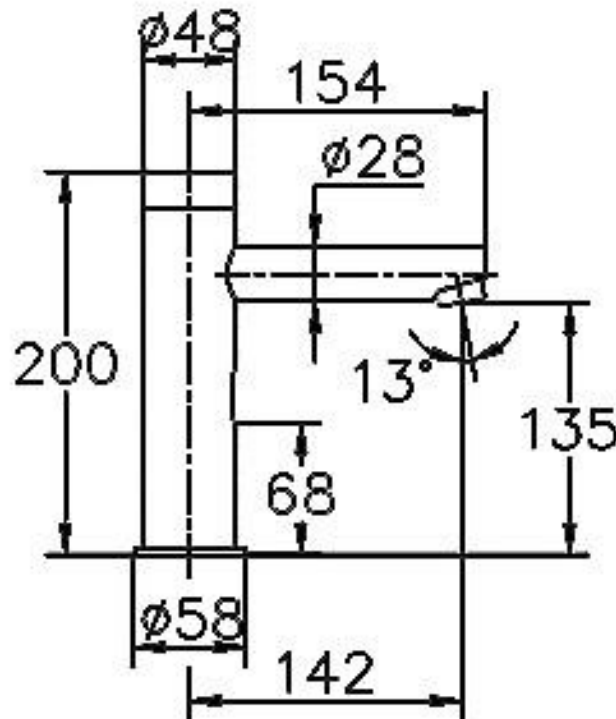

Brand : CAE, China  
 Name : Sensor faucet 220-240V electrical operation  
 Item Code : 92.5105C  
 Designer:  
 Color / Finish: Chrome Plated  
 Dimensions : 200 mm height  
 142 mm spout projection

**Product info:**

- Infra red sensor basin tap
- AC220-240V/50~60Hz supply
- Normal Spray
- Flow rate: 10.7 lpm at 3 bars (45 psi)
- Flow pressure: 0.3 Mpa

**Add-ons:**

- 1x angle valve w/filter ½"x½" (no nuts)
- 1x flexible supply hose ½"x½"x?cm
- 1x basin waste strainer or pop-up
- 1x basin waste trap 1¼"