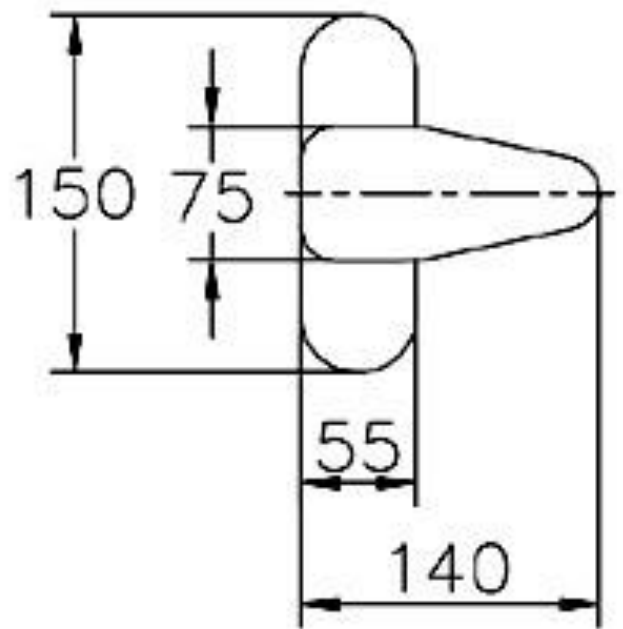

Brand : CAE, China
 Name : Sensor faucet 220-240V electrical connection
 Item Code : 92.5104C
 Designer:
 Color / Finish: Chrome Plated
 Dimensions : 130 mm height
 140 mm spout projection

Product info:

- Infra-red sensor basin tap
- AC220-240V/50~60Hz supply
- Normal spray
- Flow rate: 10.7 lpm at 3 bars (45 psi)
- Flow pressure: 0.3Mpa

Add-ons:

- 1x angle valve w/filter ½"x½" (no nuts)
- 2x flexible supply hose ½"x½"x?cm
- 1x basin waste strainer or pop-up
- 1x basin waste trap 1¼"