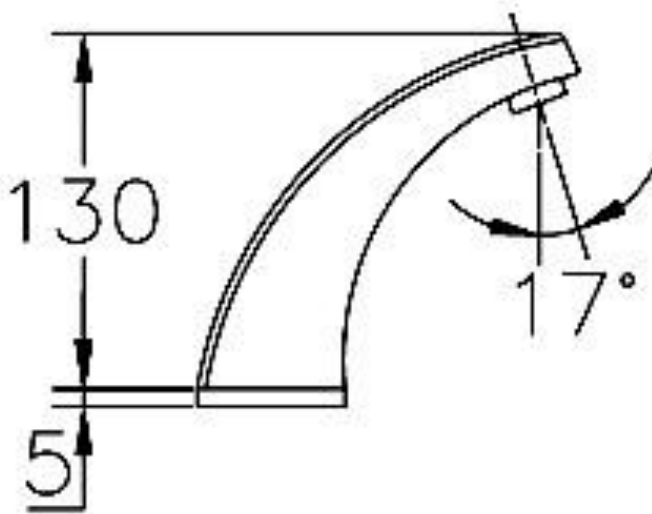

Brand : CAE, China
 Name : Sensor faucet 220-240V electrical connection
 Item Code : 92.5104C
 Designer:
 Color / Finish: Chrome Plated
 Dimensions : 130 mm height
 140 mm spout projection

Product info:

- Infra-red sensor basin tap
- AC220-240V/50~60Hz supply
- Normal spray
- Flow rate: 10.7 lpm at 3 bars (45 psi)
- Flow pressure: 0.3Mpa

Add-ons:

- 1x angle valve w/filter ½"x½" (no nuts)
- 2x flexible supply hose ½"x½"x?cm
- 1x basin waste strainer or pop-up
- 1x basin waste trap 1¼"