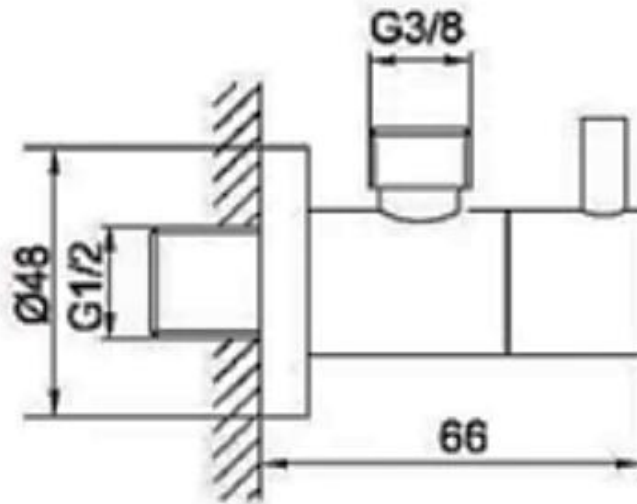

Brand : CAE, China
Name : Angle Valve
Item Code : 91.2917RG
Color / Finish: Rose Gold
Dimensions : 1/2" x 3/8"

- Product info:
- Angle valve
 - With wall flange

Flushing of pipe must be done before fittings are installed. Failure to do so voids the warranty.
Follow cleaning instructions and avoid using any harmful chemicals.
All information is for reference only. Installation shall always be based on the specs provided with actual delivered items.
For more info, visit www.sanitecph.com