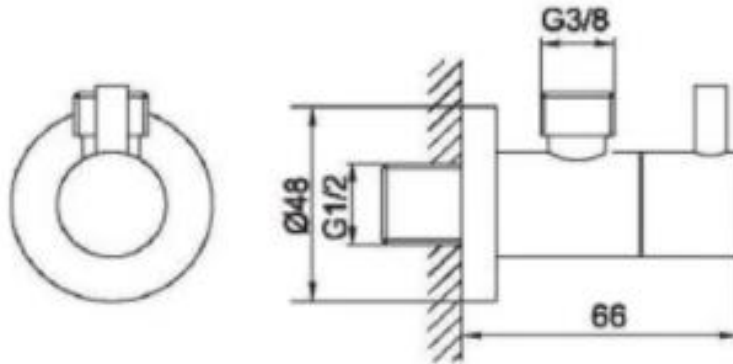

Brand : CAE, China
Name : Accessories
Item Code : 91.2917C

Designer :

Color / Finish: Chrome plated
Dimensions : 66mm length

Product info:

- Angle valve 1/2" x 3/8"
- With wall flange
- Chrome plated

Flushing of pipe must be done before fittings are installed. Failure to do so voids the warranty.