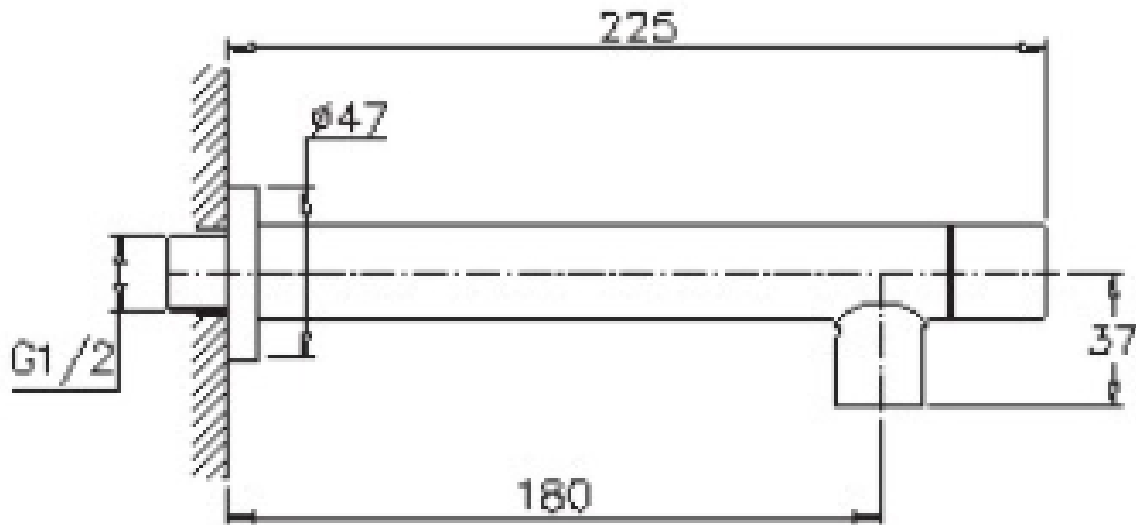

Brand : CAE, China
Name : Wall tap
Item Code : 91.8905C
Designer:
Color / Finish: Chrome Plated
Dimensions : 180 mm Spout Projection

Product info:
• Long arm bib tap ½"

Flushing of pipe must be done before fittings are installed. Failure to do so voids the warranty.
Follow cleaning instructions and avoid using any harmful chemicals.
All information is for reference only. Installation shall always be based on the specs provided with actual delivered items.
For more info, visit www.sanitecph.com