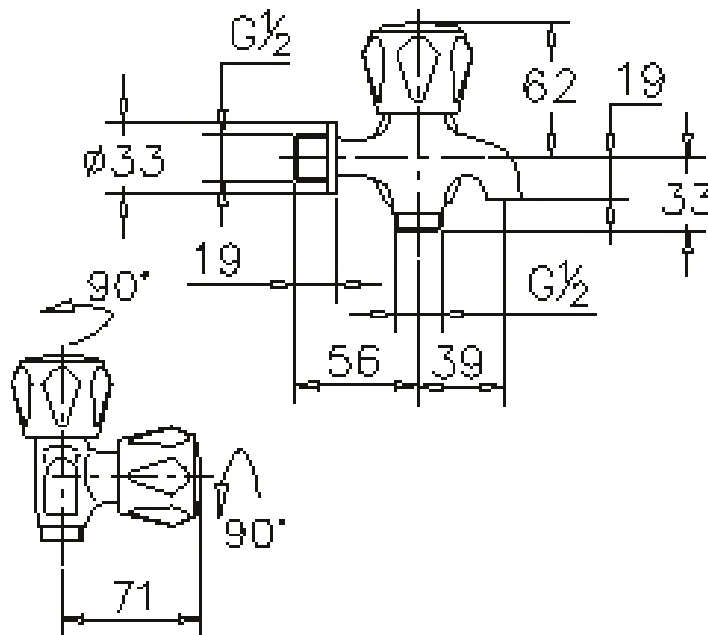

Brand : CAE, China  
 Name : Double tap knob handles  
 Item Code : 91.8004C  
 Color / Finish: Chrome Plated  
 Dimensions : 95 mm height

**Product info:**

- Double bib tap ½
- With 1 hose connection ½