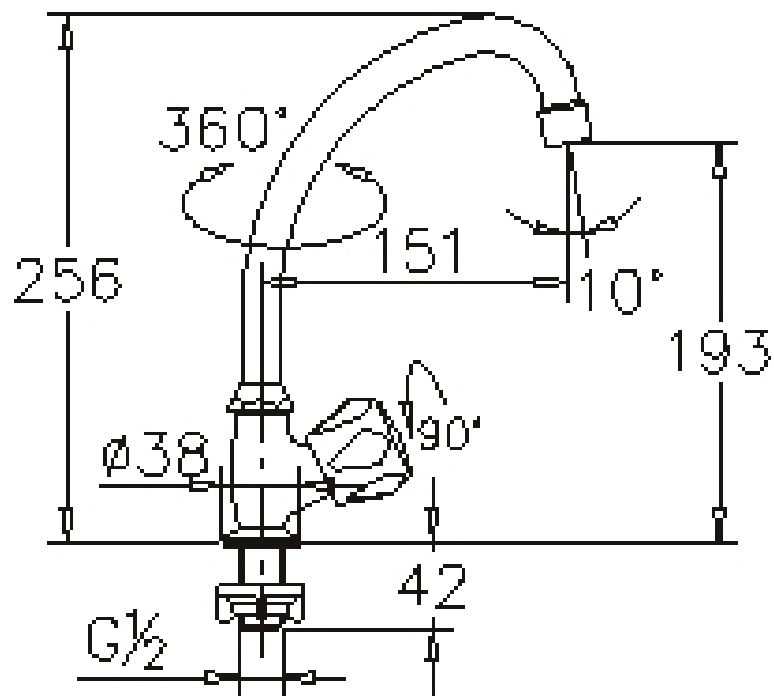

Brand : CAE, China  
 Name : Sink Pillar Tap  
 Item Code : 91.7026C SP  
 Color / Finish: Chrome Plated  
 Dimensions : 256 mm height  
 151 mm spout projection

**Product info:**

- Single hole sink tap, cold or pre-mixed water
- normal spray
- flow rate: 10.7 lpm at 3 bars (45 psi)
- flow pressure: 0.3Mpa
- 1x angle valve ½"x½" (no nuts)
- 1x flexible supply hose ½"x½"x?cm