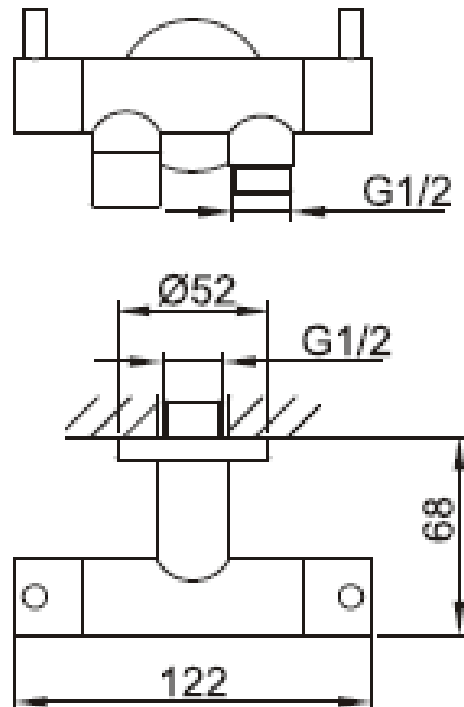

Brand : CAE, China
Name : Double tap lever handles
Item Code : 91.2989C
Color / Finish: Chrome Plated
Dimensions : 68mm spout projection

Product info:

- Double wall tap ½"
- with hose connections ½"

Flushing of pipe must be done before fittings are installed. Failure to do so voids the warranty.