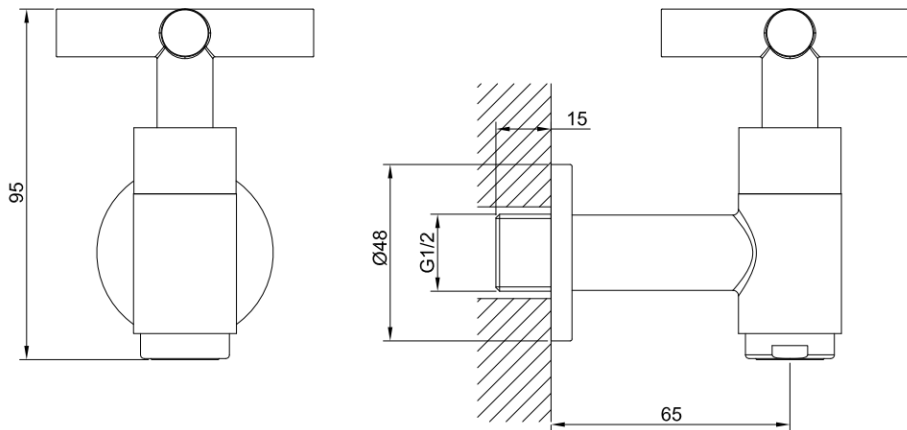

Brand : CAE, China
Name : ACCESSORIES washing machine tap
Item Code : 91.1962PBR
Designer :
Color / Finish: Black
Dimensions : 65 x 95 mm

Product info:
• washing machine tap

Flushing of pipe must be done before fittings are installed. Failure to do so voids the warranty.
Follow cleaning instructions and avoid using any harmful chemicals.
All information is for reference only. Installation shall always be based on the specs provided with actual delivered items.
For more info, visit www.sanitecph.com