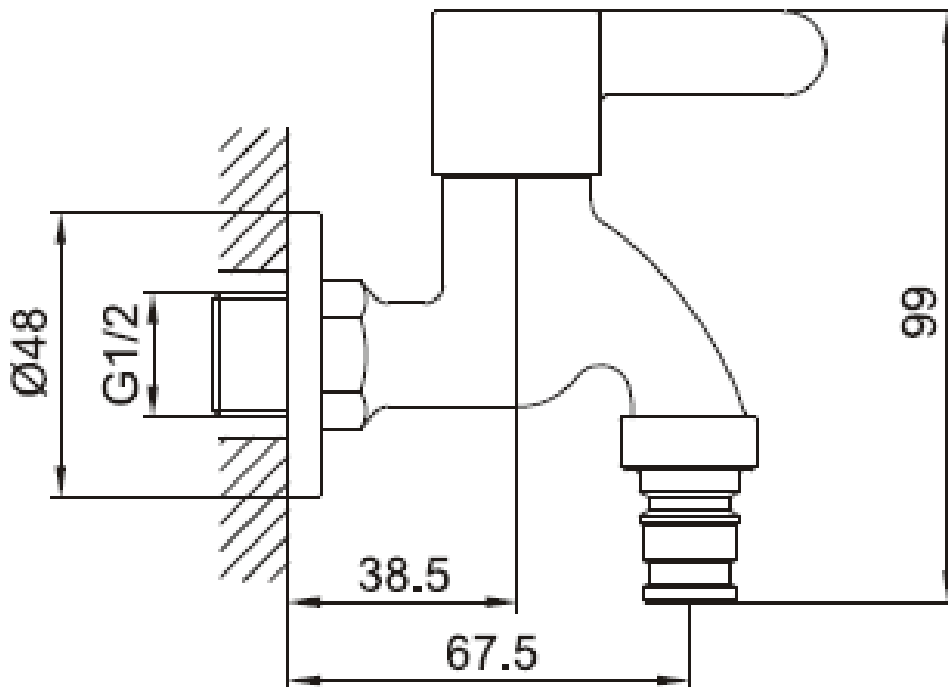

Brand : CAE, China  
Name : Washing machine tap  
Item Code : 91.1956C  
Designer:  
Color / Finish: Chrome Plated  
Dimensions : 99 mm Height  
67.5 mm Spout Projection

Product info:

- Wall bib tap ½"
- With hose connection (for washing machine)