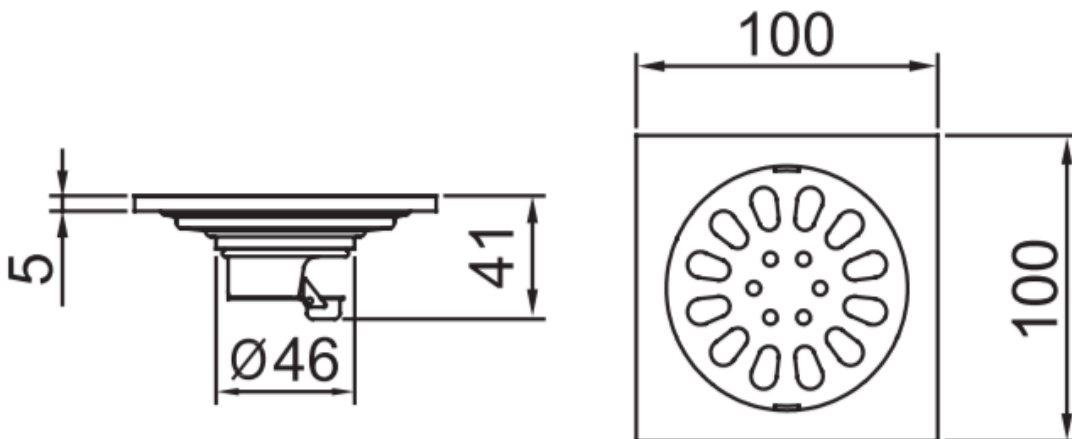

Brand : CAE, China  
Name : ACCESSORIES floor drain  
Item Code : 90.0309RG  
Designer :  
Color / Finish: Rose Gold  
Dimensions : 100 x 100 mm

Product info:  
• Floor Drain

Flushing of pipe must be done before fittings are installed. Failure to do so voids the warranty.  
Follow cleaning instructions and avoid using any harmful chemicals.  
All information is for reference only. Installation shall always be based on the specs provided with actual delivered items.  
For more info, visit [www.sanitecph.com](http://www.sanitecph.com)