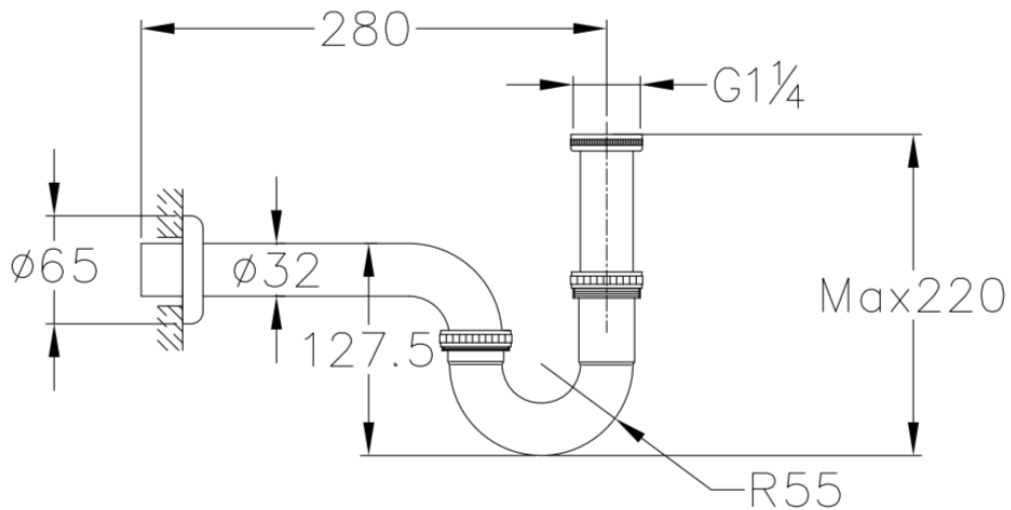

Brand : CAE, China
Name : Basin p-trap with tailpiece
Item Code : 90.0008A
Designer :
Color / Finish: Chrome Plated
Dimensions : 280 x 220 mm

- Product info:
- Basin p-trap
 - with tailpiece

90 0008A

Flushing of pipe must be done before fittings are installed. Failure to do so voids the warranty.
Follow cleaning instructions and avoid using any harmful chemicals.
All information is for reference only. Installation shall always be based on the specs provided with actual delivered items.
For more info, visit www.sanitecph.com