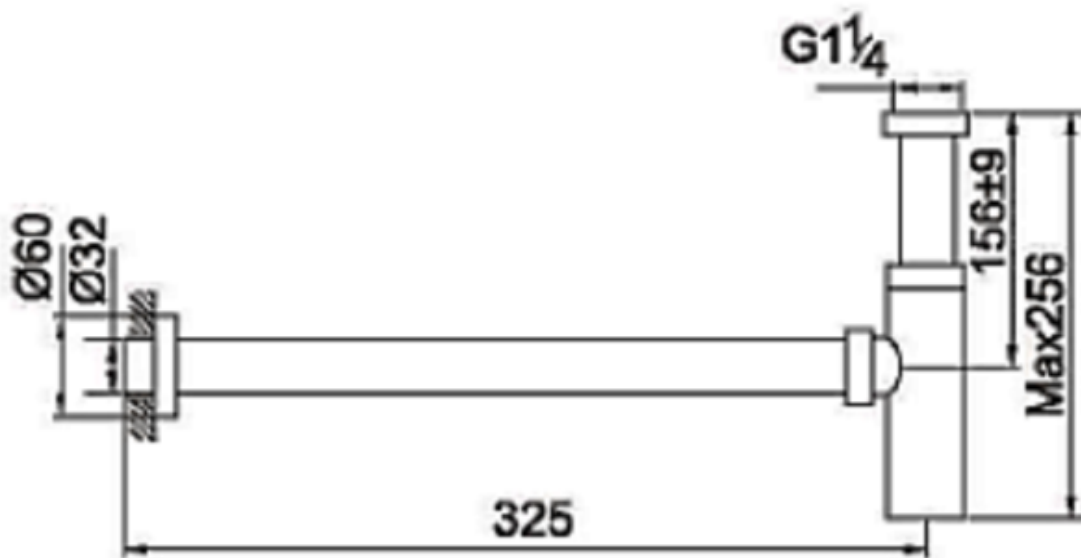

Brand : CAE, China
Name : ACCESSORIES basin straight trap
Item Code : 90.0093PBR
Color / Finish: Matte Black
Dimensions : 325 x 256 mm

Product info:

- Basin straight trap

Flushing of pipe must be done before fittings are installed. Failure to do so voids the warranty.