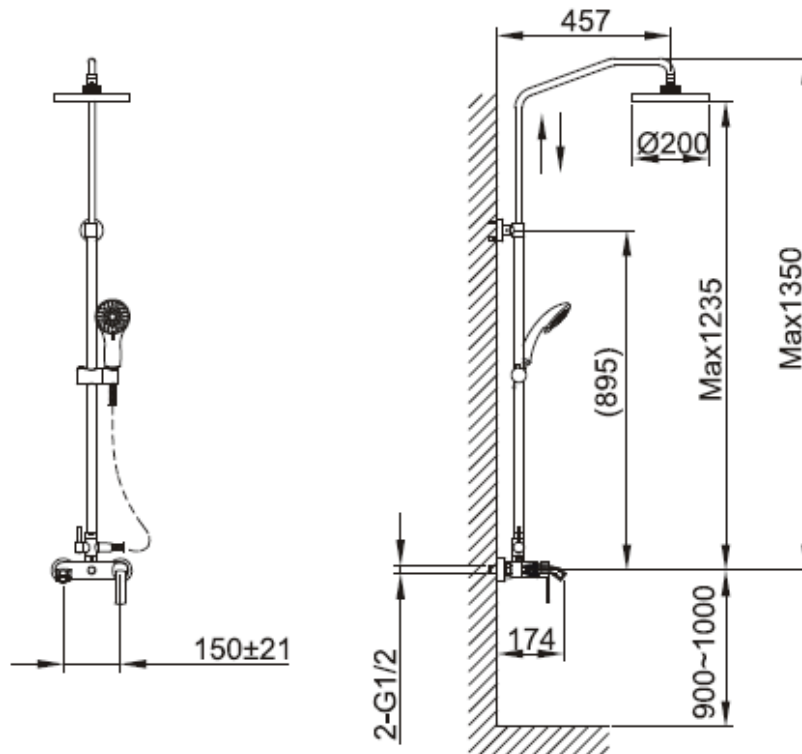

Brand : CAE, China
 Name : SIENA Wall mounted shower pipe with hand & overhead shower and spout
 Item Code : 89.2716C
 Designer:
 Color / Finish: Chrome Plated
 Dimensions : 174 mm spout projection

Product info:

- Exposed single lever shower pipe set
- With overhead, shower, hand shower set & bath spout
- Flow pressure: 1~5 bar (15~70 psi)

Flushing of pipe must be done before fittings are installed. Failure to do so voids the warranty.