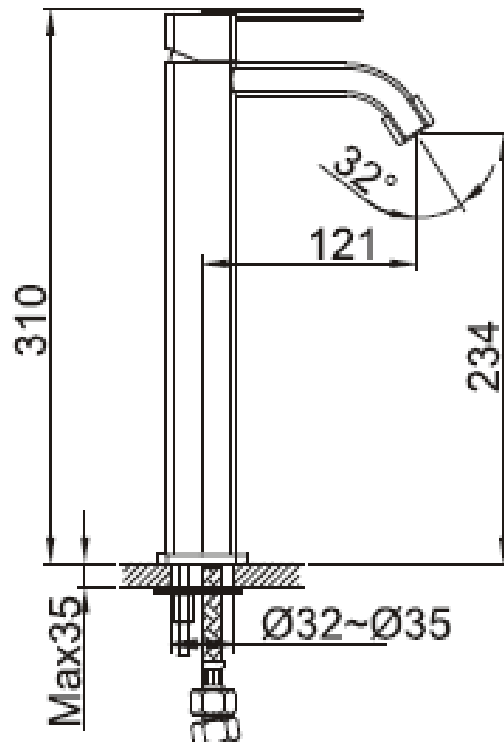

Brand : CAE, China
 Name : SIENA Washbowl mixer without pop up waste set
 Item Code : 89.1722C
 Designer:
 Color / Finish: Chrome Plated
 Dimensions : 310 mm height
 121 mm height projection

Product info:

- Single lever tall basin mixer for washbowl
- With push-type-pop-up
- Normal Spray
- Flow rate: 10.7 lpm at 3 bars (45 psi)
- Flow Pressure: 0.3 Mpa

Add-ons:

- 2x angle valve ½"x¾" (no nuts)
- 1x basin waste trap 1¼"