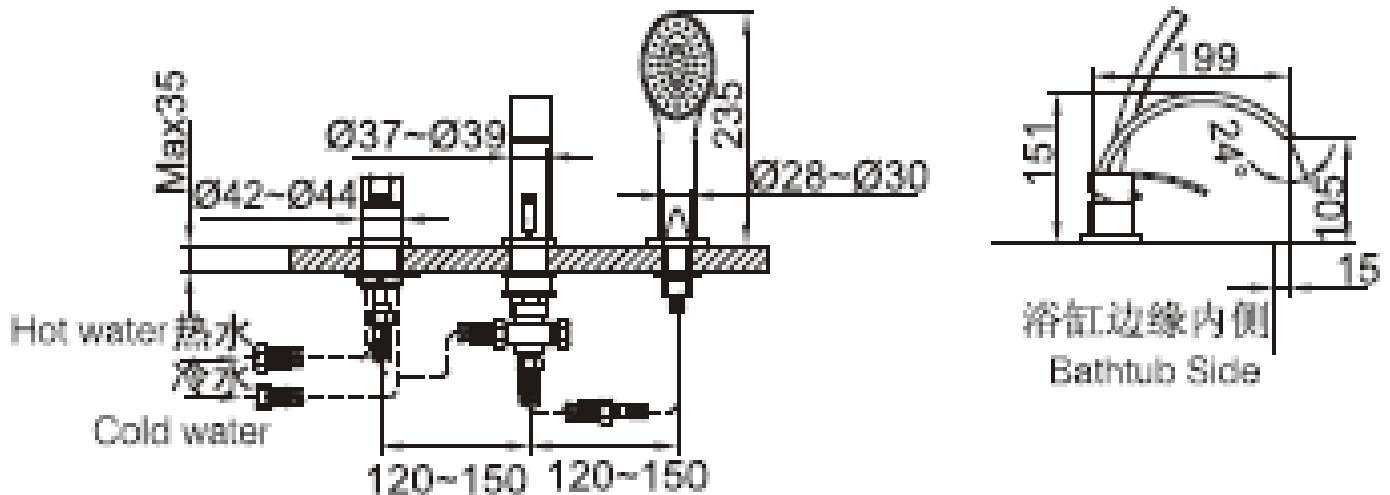

Brand : CAE, China  
 Name : TOLEDO 4 Hole rim mounted tub mixer  
 Item Code : 88.2725C  
 Designer:  
 Color / Finish: Chrome Plated  
 Dimensions : 151 mm Height  
 199 mm Spout Projection

**Product info:**

- 3-hole single lever rim mounted tub mixer
- With extractable hand shower set
- Normal spray
- Flow rate: 23.7 lpm at 3 bars (45 psi)
- Flow pressure: 0.3Mpa

**Add-ons:**

- 2x angle valve ½"x½" (no nuts)
- 2x flexible supply hose ½"x½"x?cm