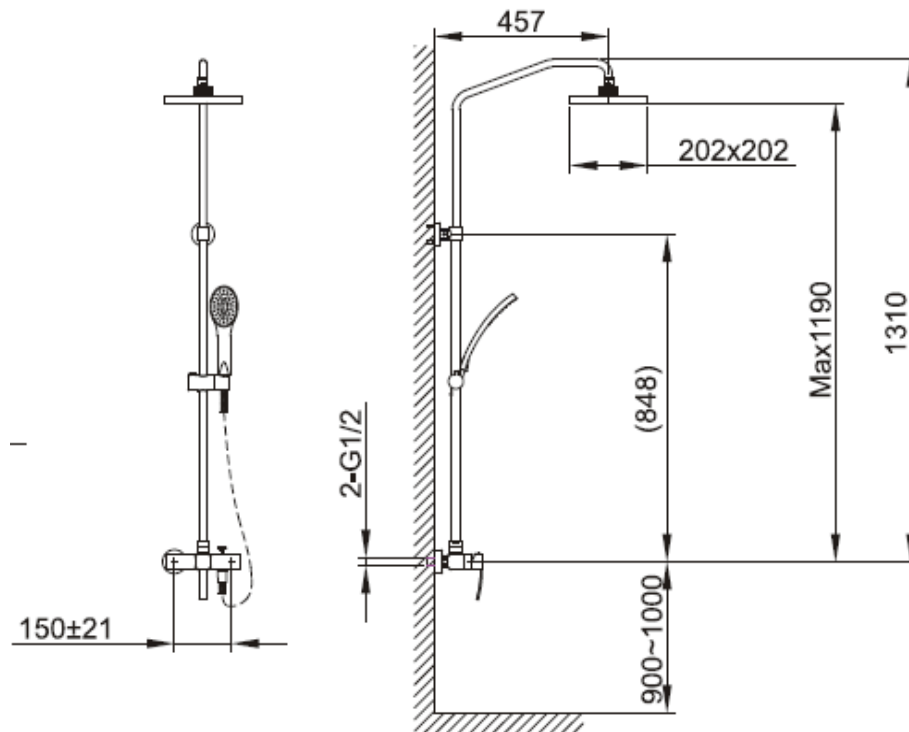

Brand : CAE, China  
 Name : TOLEDO Wall mounted shower pipe with hand & overhead shower  
 Item Code : 88.2720C  
 Designer:  
 Color / Finish: Chrome Plated  
 Dimensions : 147 mm Spout Projection

**Product info:**

- Single lever Shower pipe set
- With overhead and hand shower set
- Normal spray
- Flow rate: 15.7 lpm at 3 bars (45 psi)
- Flow pressure: 0.3Mpa

**Add-ons:**

- 1x basin waste trap 1¼"

Flushing of pipe must be done before fittings are installed. Failure to do so voids the warranty.