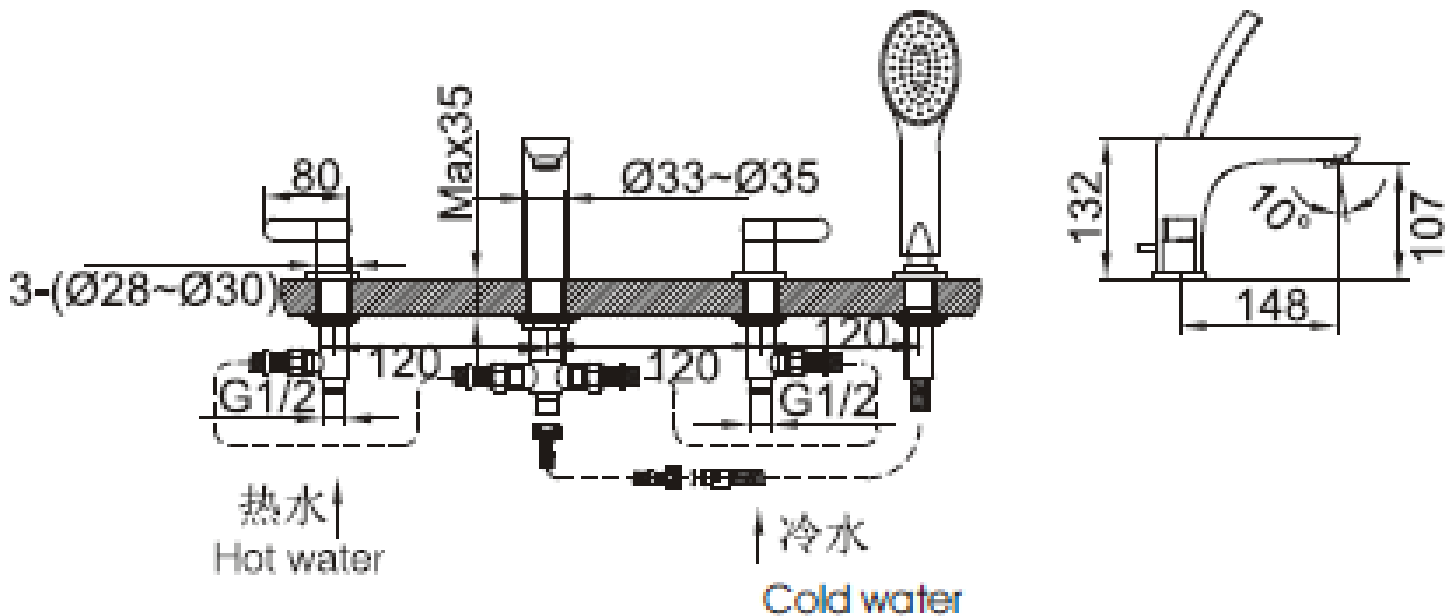

Brand : CAE, China  
 Name : MARSALA 4 Hole rim mounted tub mixer  
 Item Code : 87.2645C  
 Designer:  
 Color / Finish: Chrome Plated  
 Dimensions : 132 mm Height  
 148 mm Spout Projection

**Product info:**

- 4-hole rim mounted tub mixer
- With extractable hand shower set
- Normal spray
- Flow rate: 23.7 lpm at 3 bars (45 psi)
- Flow pressure: 0.3Mpa

**Add-ons:**

- 2x angle valve ½"x½" (no nuts)
- 2x flexible supply hose ½"x½"x?cm