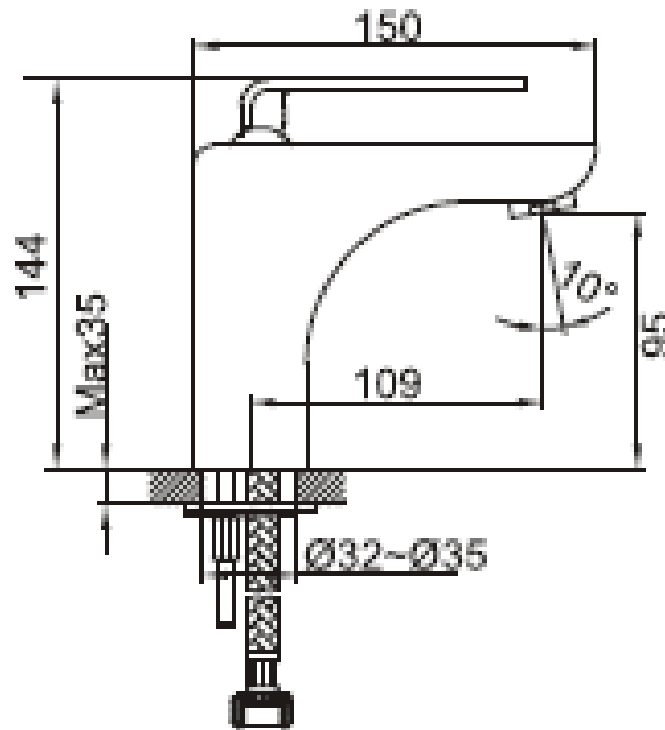

Brand : CAE, China
 Name : MARSALA Basin mixer with pop up waste set
 Item Code : 87.1635C
 Designer:
 Color / Finish: Chrome Plated
 Dimensions : 144 mm Height
 109 mm Spout Projection

Product info:

- Single lever Basin mixer
- 1¼" basin pop up waste
- Normal Spray
- Flow rate: 10.7 lpm at 3 bars (45 psi)
- Flow pressure: 0.3Mpa

Add-ons:

- 2x angle valve ½"x¾" (no nuts)
- 1x basin waste trap 1¼"

Flushing of pipe must be done before fittings are installed. Failure to do so voids the warranty.

Follow cleaning instructions and avoid using any harmful chemicals.