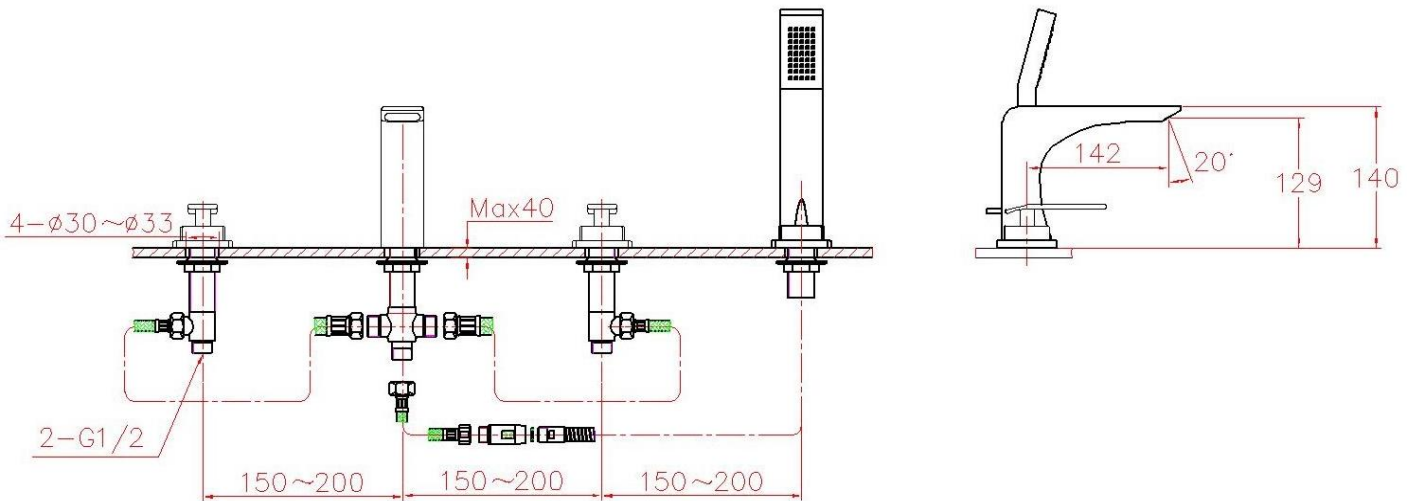

Brand : CAE, China
 Name : CATANIA Wall mounted shower pipe with hand & overhead shower
 Item Code : 85.2583C
 Designer:
 Color / Finish: Chrome Plated
 Dimensions : 142 mm spout projection

Product info:

- 4-hole deck mounted bathtub mixer
- With extractable hand shower set
- Normal Spray
- Flow rate: 23.7 lpm at 3 bars (45 psi)
- Flow pressure: 0.3 Mpa

Add-ons:

- 2x angle valve ½"x½" (no nuts)
- 2x flexible supply hose ½"x½" x cm