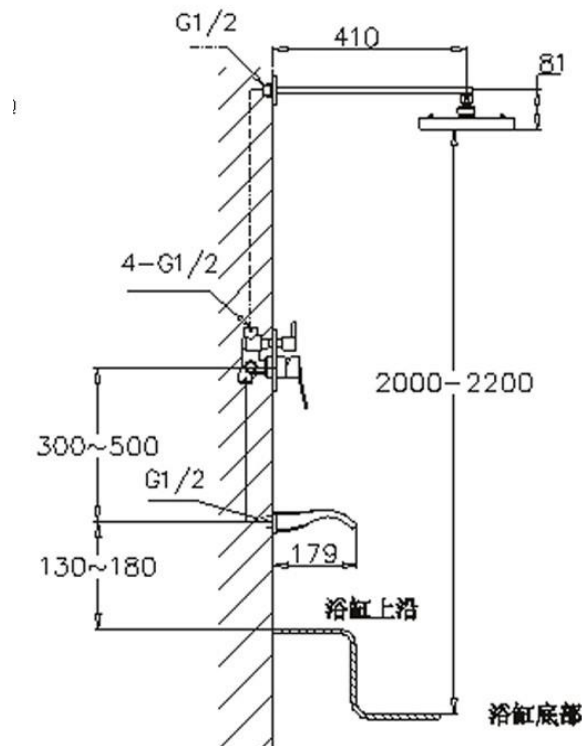

Brand : CAE, China  
 Name : PORTOFINO Concealed bath/shower mixer with overhead shower and spout  
 Item Code : 78.2367C  
 Designer:  
 Color / Finish: Chrome Plated  
 Dimensions : (See data drawing below for dimensions)

**Product info:**

- Concealed single lever bath/shower mixer set
- With overhead shower and bath spout
- Normal spray
- Flow rate: 15.7 lpm at 3 bars (45 psi)
- Flow pressure: 0.3Mpa

Flushing of pipe must be done before fittings are installed. Failure to do so voids the warranty.