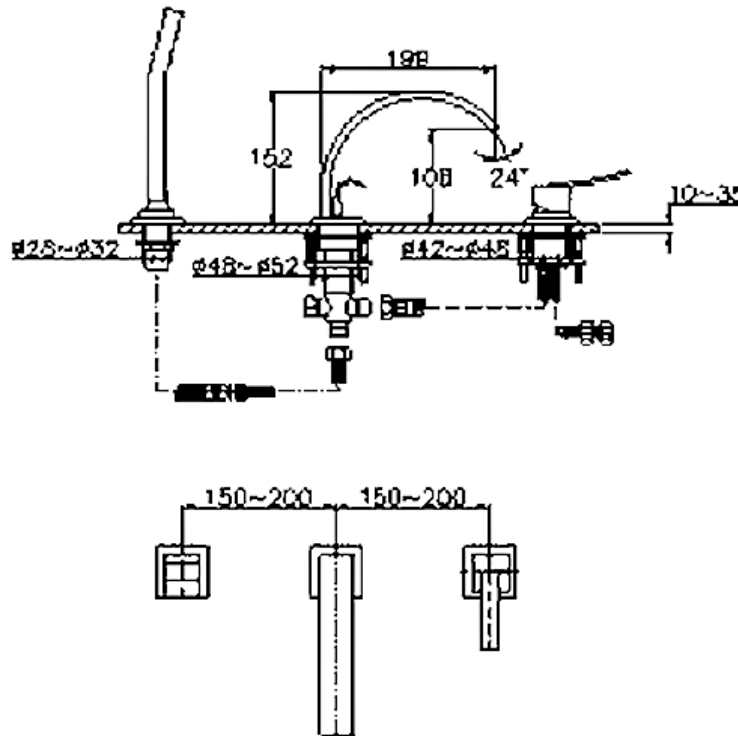

Brand : CAE, China
 Name : PORTOFINO 3 Hole bathtub mixer
 Item Code : 78.2358C
 Designer:
 Color / Finish: Chrome Plated
 Dimensions : 152 mm Height
 198 mm Spout Projection

Product info:

- 3-hole single lever bathtub mixer
- With extractable handshower set
- Normal spray
- Flow rate: 23.7 lpm at 3 bar (45 psi)
- Flow pressure: 0.3Mpa

Add-ons:

- 2x angle valve ½"x½" (no nuts)
- 2x flexible supply hose ½"x½" x?cm

Flushing of pipe must be done before fittings are installed. Failure to do so voids the warranty.
 Follow cleaning instructions and avoid using any harmful chemicals.
 All information is for reference only. Installation shall always be based on the specs provided with actual delivered items.
 For more info, visit www.sanitecph.com