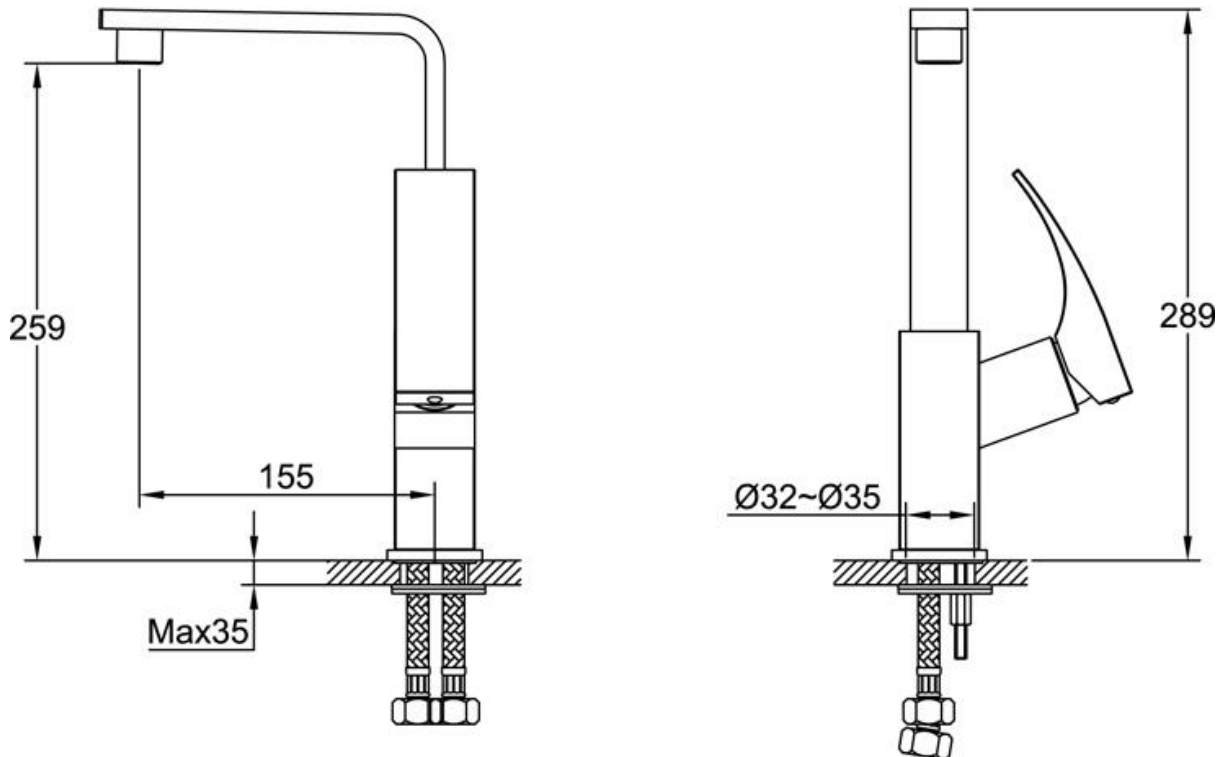

Brand : CAE, China  
 Name : GALATINA Sink mixer swivel spout  
 Item Code : 77.1648C  
 Designer:  
 Color / Finish: Chrome Plated  
 Dimensions : 289 mm height  
 155 mm spout projection

**Product info:**

- Single lever Sink mixer
- With L-Swivel spout
- Normal spray
- Flow rate: 12 lpm at 3 bars (45 psi)
- Flow pressure: 0.3Mpa

**Add-on:**

- 2x angle valve ½"x¾" (no nuts)
- 1x basin waste trap 1¼"

Flushing of pipe must be done before fittings are installed. Failure to do so voids the warranty.