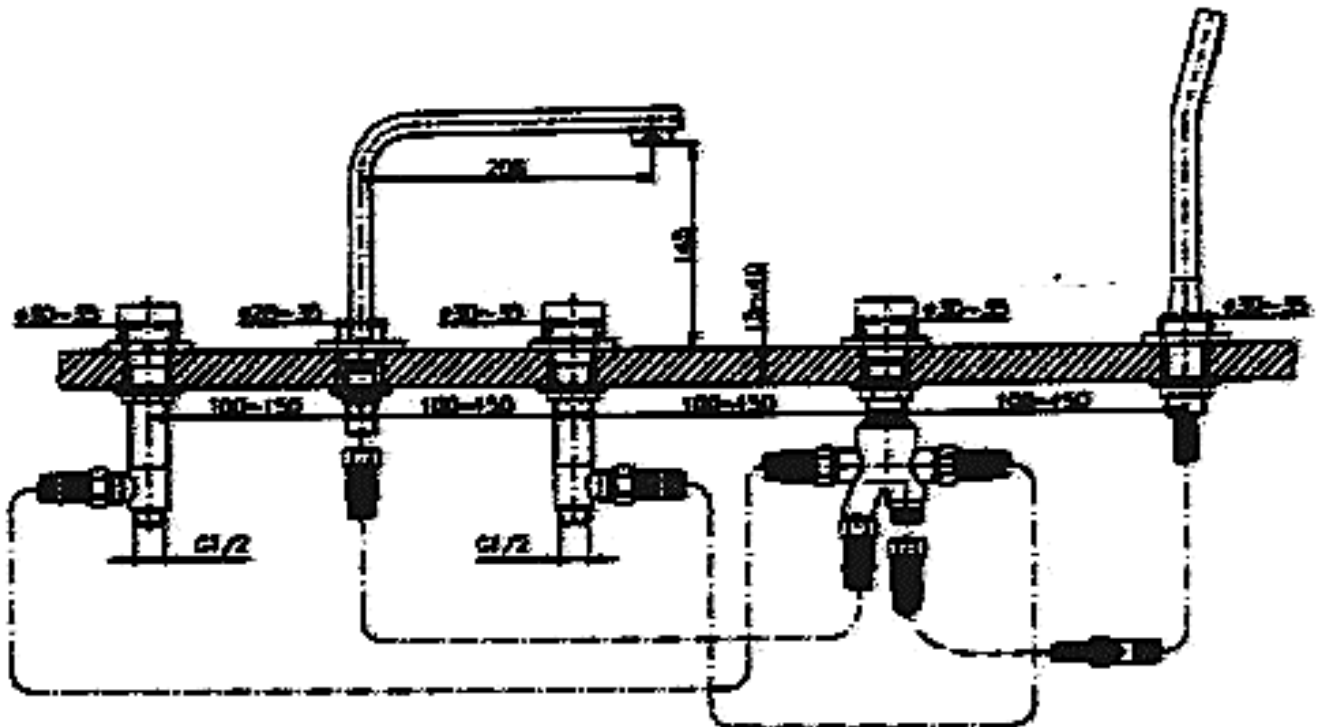

Brand : CAE, China
 Name : THENA 5 Hole bathtub mixer
 Item Code : 76.2337C
 Designer:
 Color / Finish: Chrome Plated
 Dimensions : 206 mm Spout Projection

- Product info:
- 5-hole deck-mounted bath/shower mixer
 - With extractable hand shower set
 - Normal spray
 - Flow rate: 23.7 lpm at 3 bars (45 psi)
 - Flow pressure: 0.3Mpa

- Add-ons:
- 2x angle valve ½"x½" (no nuts)
 - 2x flexible supply hose ½"x½" x?cm

Flushing of pipe must be done before fittings are installed. Failure to do so voids the warranty.
 Follow cleaning instructions and avoid using any harmful chemicals.
 All information is for reference only. Installation shall always be based on the specs provided with actual delivered items.
 For more info, visit www.sanitecph.com