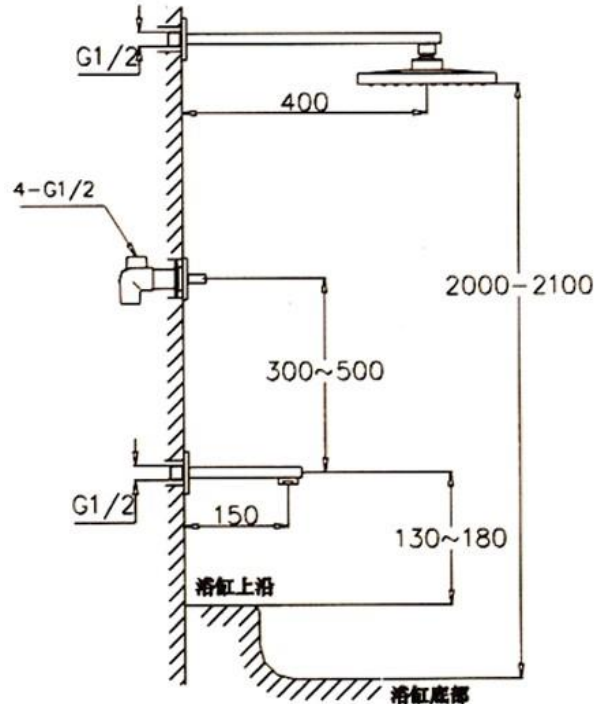

Brand : CAE, China
 Name : THENA Concealed bath/shower mixer with overhead shower and spout
 Item Code : 76.2317C
 Designer:
 Color / Finish: Chrome Plated
 Dimensions : 150 mm Spout Projection

Product info:

- Concealed 2-handle bath/shower mixer
- With diverter
- With overhead shower and spout
- Normal spray
- Flow rate: 15.7 lpm at 3 bars (45 psi)
- Flow pressure: 0.3Mpa

Flushing of pipe must be done before fittings are installed. Failure to do so voids the warranty.
 Follow cleaning instructions and avoid using any harmful chemicals.
 All information is for reference only. Installation shall always be based on the specs provided with actual delivered items.
 For more info, visit www.sanitecph.com