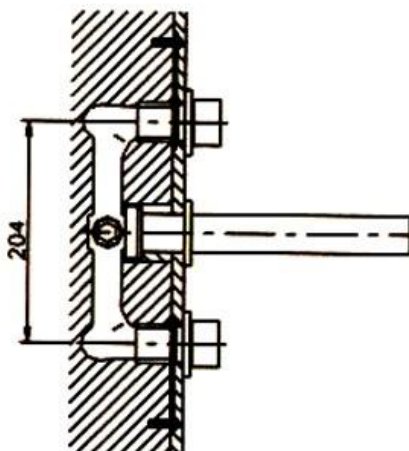

Brand : CAE, China  
Name : THENA Wall-mounted basin mixer  
Item Code : 76.1317C  
Designer:  
Color / Finish: Chrome Plated  
Dimensions : 190 mm Spout Projection

**Product info:**

- Wall-mounted 2-handle basin mixer
- Normal spray
- Flow rate: 10.7 lpm at 3 bars (45 psi)
- Flow pressure: 0.3Mpa

**Add-ons:**

- 1x basin waste strainer or pop-up
- 1x basin waste trap 1¼"

Flushing of pipe must be done before fittings are installed. Failure to do so voids the warranty.

Follow cleaning instructions and avoid using any harmful chemicals.