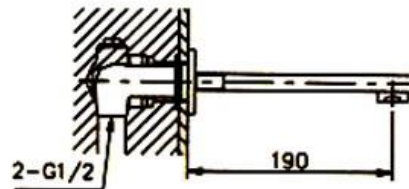

Brand : CAE, China
Name : THENA Wall-mounted basin mixer
Item Code : 76.1317C
Designer:
Color / Finish: Chrome Plated
Dimensions : 190 mm Spout Projection

Product info:

- Wall-mounted 2-handle basin mixer
- Normal spray
- Flow rate: 10.7 lpm at 3 bars (45 psi)
- Flow pressure: 0.3Mpa

Add-ons:

- 1x basin waste strainer or pop-up
- 1x basin waste trap 1¼"

Flushing of pipe must be done before fittings are installed. Failure to do so voids the warranty.

Follow cleaning instructions and avoid using any harmful chemicals.

All information is for reference only. Installation shall always be based on the specs provided with actual delivered items.

For more info, visit www.sanitecph.com