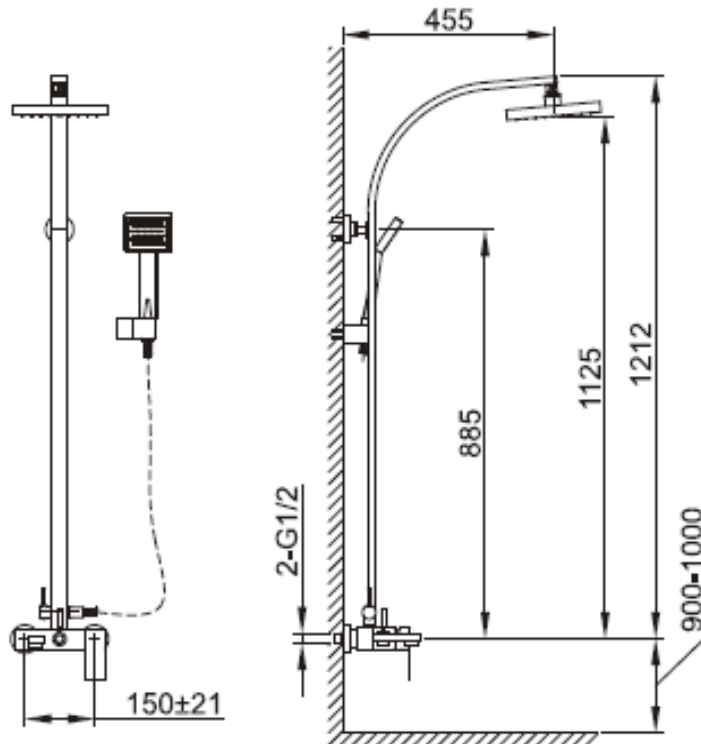

Brand : CAE, China
 Name : THAMES Wall mounted shower pipe with hand & overhead shower and spout
 Item Code : 75.2344C
 Designer:
 Color / Finish: Chrome Plated
 Dimensions : (See data drawing below for dimensions)

Product info:

- Wall-mounted single lever shower pipe set
- With overhead shower and hand shower set and bath spout
- Normal spray
- Flow rate: 15.7 lpm at 3 bars (45 psi)
- Flow pressure: 0.3 Mpa

Flushing of pipe must be done before fittings are installed. Failure to do so voids the warranty.