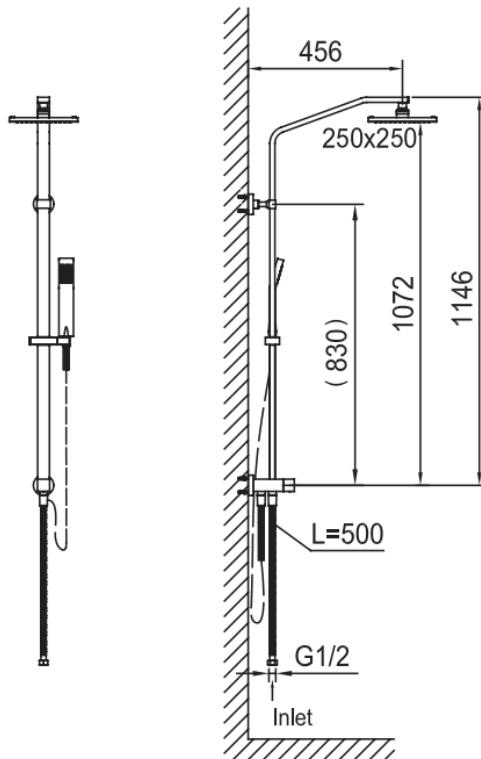

Brand : CAE, China
Name : THAMES wall mounted shower pipe with hand & overhead shower (connect type)
Item Code : 75.2343C
Designer:
Color / Finish: Chrome
Dimensions : 456 x 1146 mm

Product info:

- Wall mounted shower pipe
- With hand and overhead shower