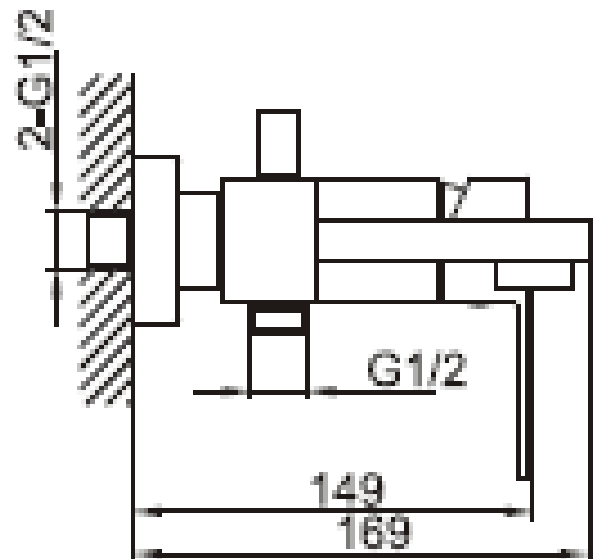

Brand : CAE, China  
 Name : THAMES Exposed bath/shower with H87968C bar set  
 Item Code : 75.2325C  
 Designer:  
 Color / Finish: Chrome Plated  
 Dimensions : 149 mm Spout Projection

**Product info:**

- Exposed single lever bath/shower mixer
- Hand shower bar set
- Normal spray
- Flow rate: 23.7 lpm at 3 bars (45 psi)
- Flow pressure: 0.3Mpa

Flushing of pipe must be done before fittings are installed. Failure to do so voids the warranty.