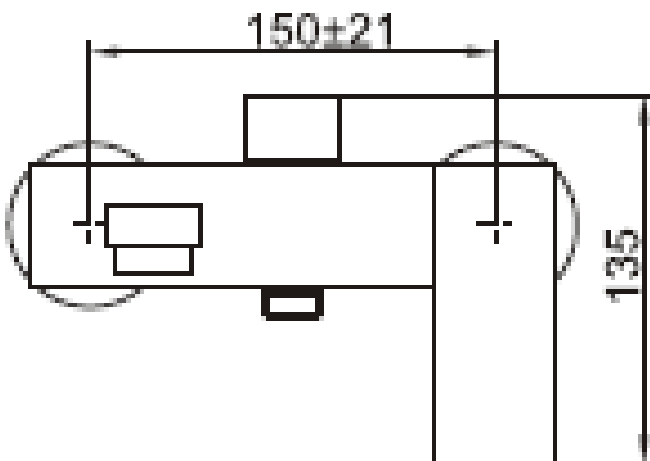

Brand : CAE, China  
 Name : THAMES Exposed bath/shower with H87968C bar set  
 Item Code : 75.2325C  
 Designer:  
 Color / Finish: Chrome Plated  
 Dimensions : 149 mm Spout Projection

**Product info:**

- Exposed single lever bath/shower mixer
- Hand shower bar set
- Normal spray
- Flow rate: 23.7 lpm at 3 bars (45 psi)
- Flow pressure: 0.3Mpa

Flushing of pipe must be done before fittings are installed. Failure to do so voids the warranty.