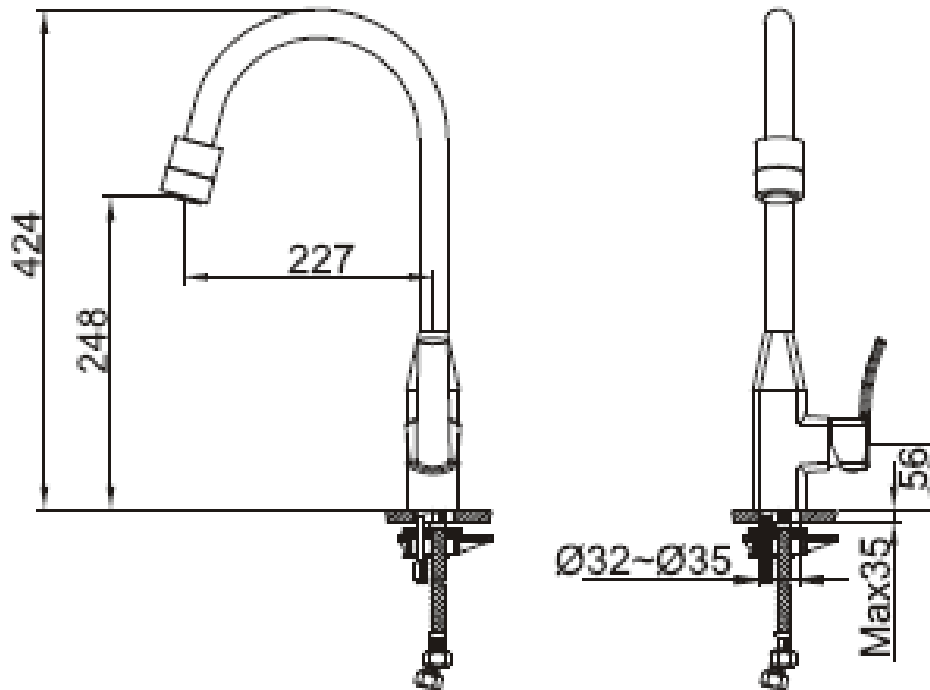

Brand : CAE, China  
 Name : PATTI Single lever J spout sink mixer  
 Item Code : 71.3289C  
 Designer:  
 Color / Finish: Chrome Plated  
 Dimensions : 424 mm Height  
 227 mm Spout Projection

**Product info:**

- Single lever sink mixer
- Normal spray
- Flow rate: 10.7 lpm at 3 bars (45 psi)
- Flow pressure: 0.3Mpa

**Add-ons:**

- 2x angle valve ½"x¾" (no nuts)

Flushing of pipe must be done before fittings are installed. Failure to do so voids the warranty.