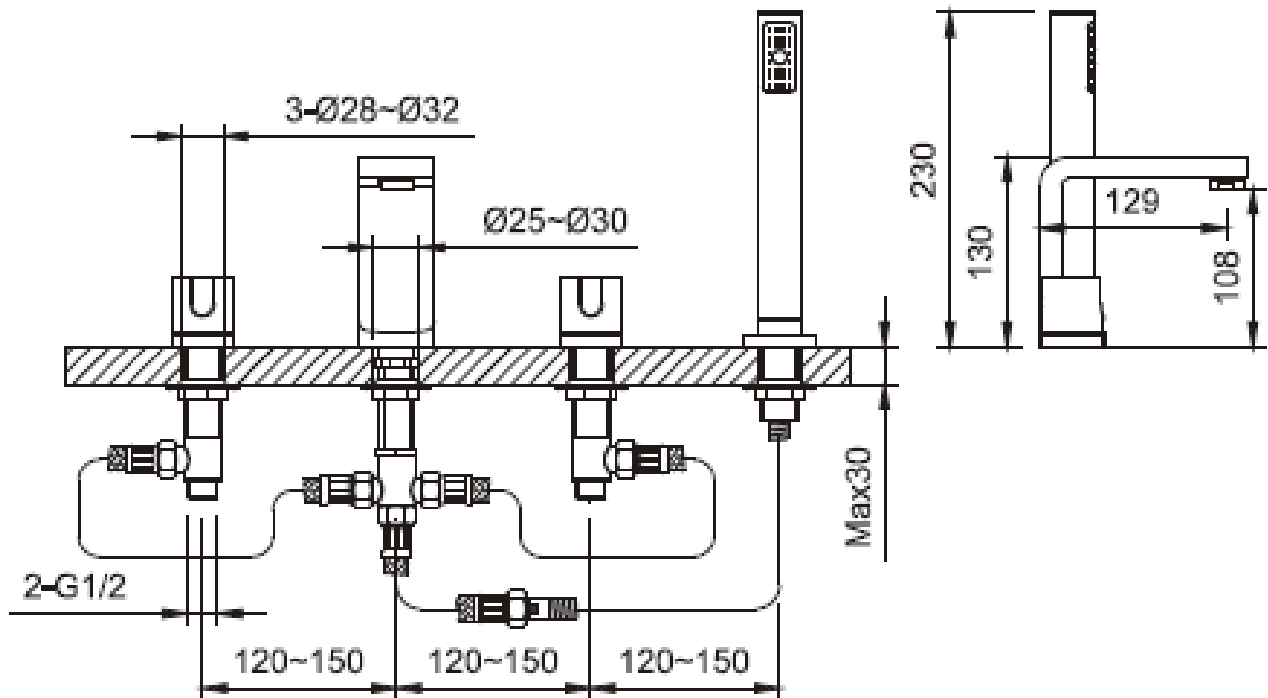

Brand : CAE, China
 Name : GARDA 4 Hole rim mounted tub mixer
 Item Code : 67.2805C
 Designer:
 Color / Finish: Chrome Plated
 Dimensions : 230 mm Height
 129 mm Spout Projection

Product info:

- 4-hole rim mounted tub mixer with extractable hand shower set
- Normal spray
- Flow rate: 23.7 lpm at 3 bars (45 psi)
- Flow pressure: 0.3Mpa

Add-ons:

- 2x angle valve ½"x½" (no nuts)
- 2x flexible supply hose ½"x½" x?cm

Flushing of pipe must be done before fittings are installed. Failure to do so voids the warranty.

Follow cleaning instructions and avoid using any harmful chemicals.