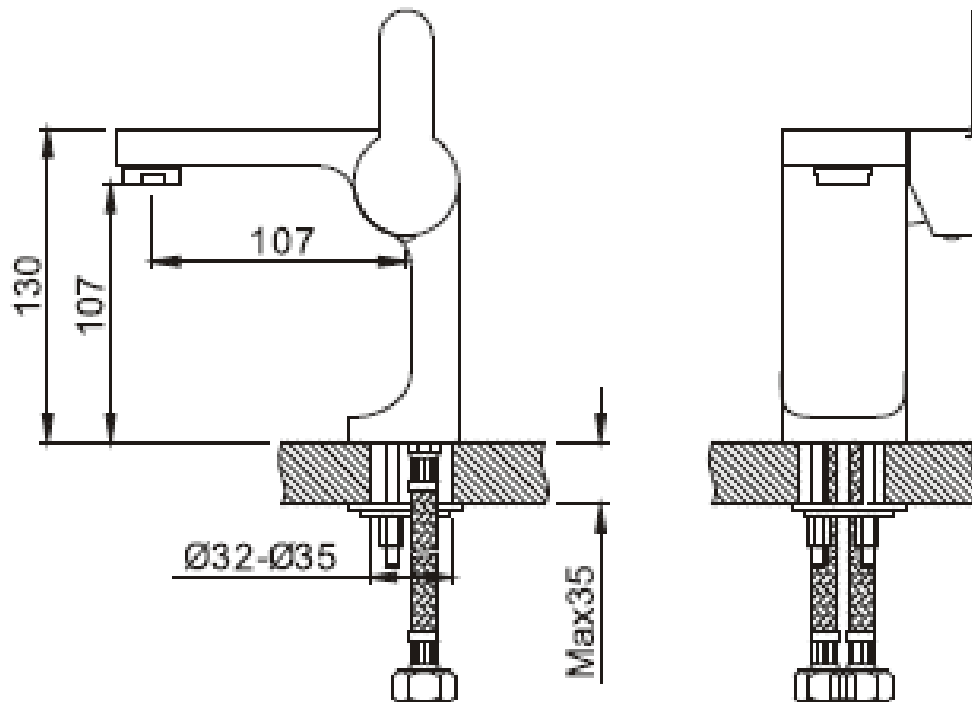

Brand : CAE, China  
 Name : GARDA Basin mixer with pop up waste set  
 Item Code : 67.1803C  
 Designer:  
 Color / Finish: Chrome Plated  
 Dimensions : 130 mm Height  
 107 mm Spout Projection

**Product info:**

- Single lever Basin mixer
- With 1 ¼ push type pop up
- Normal Spray
- Flow rate 10.7 lpm at 3 bars (45 psi)
- Flow pressure: 0.3 Mpa

**Add-ons:**

- 2x angle valve ½"x¾" (no nuts)
- 1x basin waste trap 1¼"