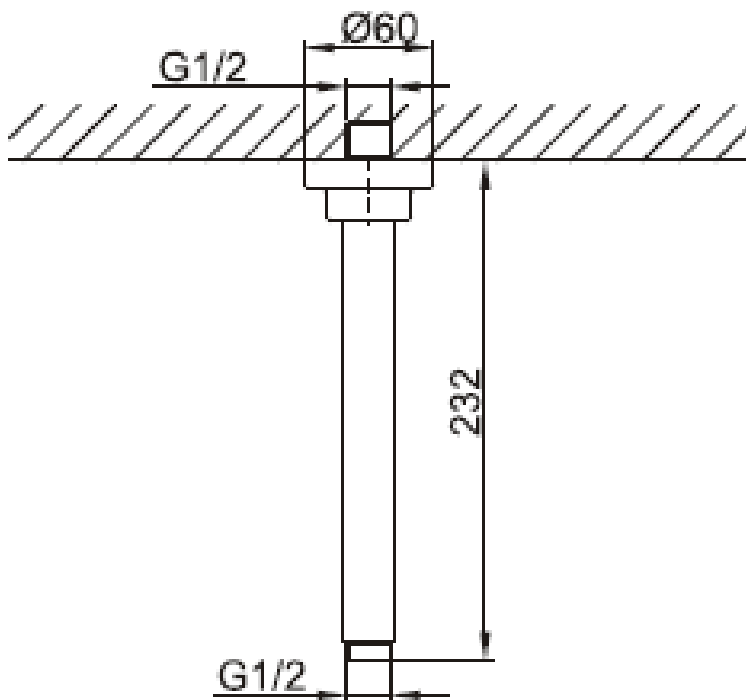

Brand : CAE, China
Name : Ceiling extension 10
Item Code : 54.17501
Designer:
Color / Finish: Chrome Plated
Dimensions : 232 mm Height

Product info:

- Ceiling extension for overhead shower

Flushing of pipe must be done before fittings are installed. Failure to do so voids the warranty.