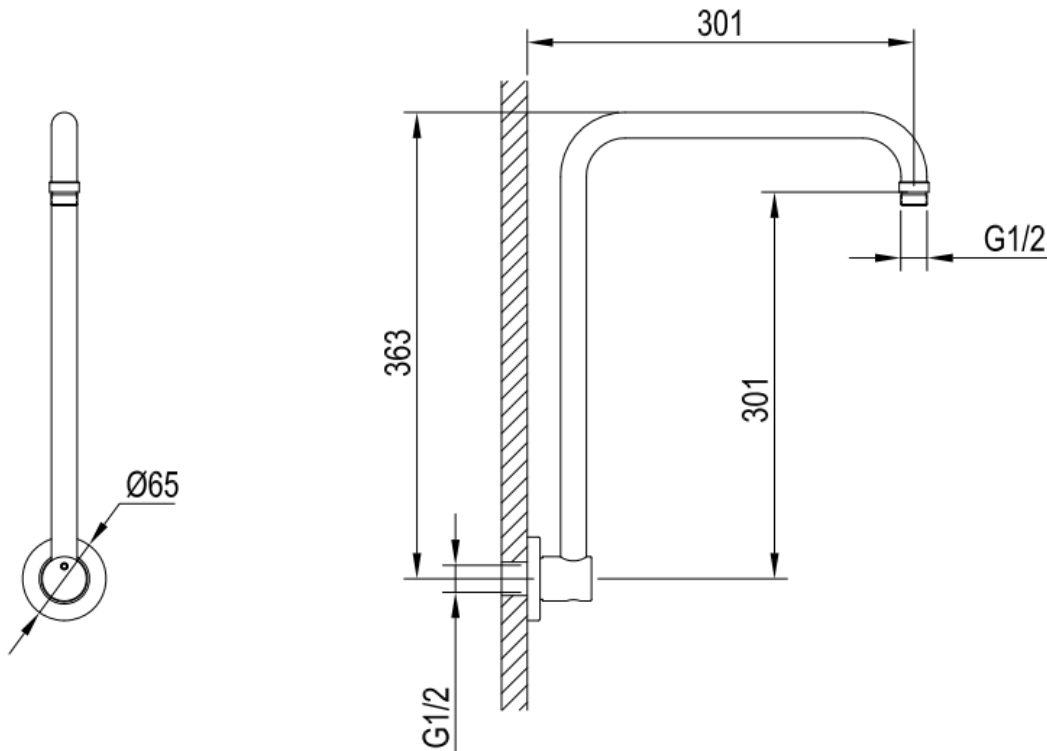

Brand : CAE, China
Name : Wall arm round
Item Code : 53.129901C
Designer:
Color / Finish: Chrome
Dimensions : 301 x 363 mm

Product info:

- Wall arm round

Flushing of pipe must be done before fittings are installed. Failure to do so voids the warranty.