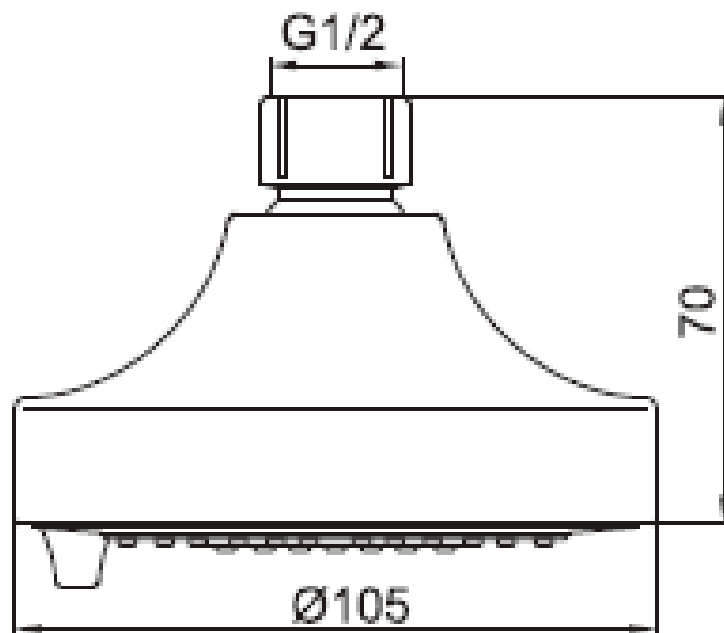

Brand : CAE, China
Name : 3-Jet overhead shower

Item Code : 53.85101 SP

Color / Finish: Chrome Plated
Dimensions : 70 mm Height
Ø105mm

Product info:

- 3-jet overhead shower
- with cleaning nozzles

- shower arm or ceiling extension