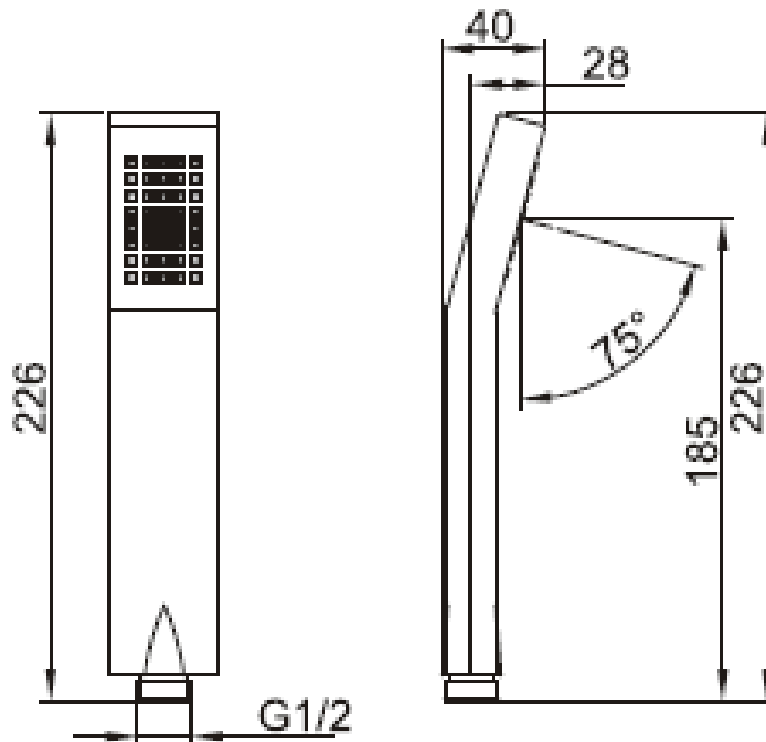

Brand : CAE, China  
Name : 1-Jet handshower  
Item Code : 53.53401  
Designer:  
Color / Finish: Chrome Plated  
Dimensions : 226 mm Height

Product info:  
• 1-Jet Hand shower

Flushing of pipe must be done before fittings are installed. Failure to do so voids the warranty.