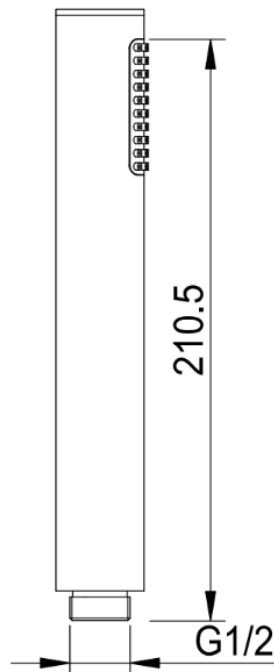

Brand : CAE, China
Name : 1-jet handshower slim
Item Code : 53.287301
Designer:
Color / Finish: Chrome
Dimensions : Dia.30 x 210.5 mm

Product info:

- 1-jet hand shower slim

Ø30

Flushing of pipe must be done before fittings are installed. Failure to do so voids the warranty.