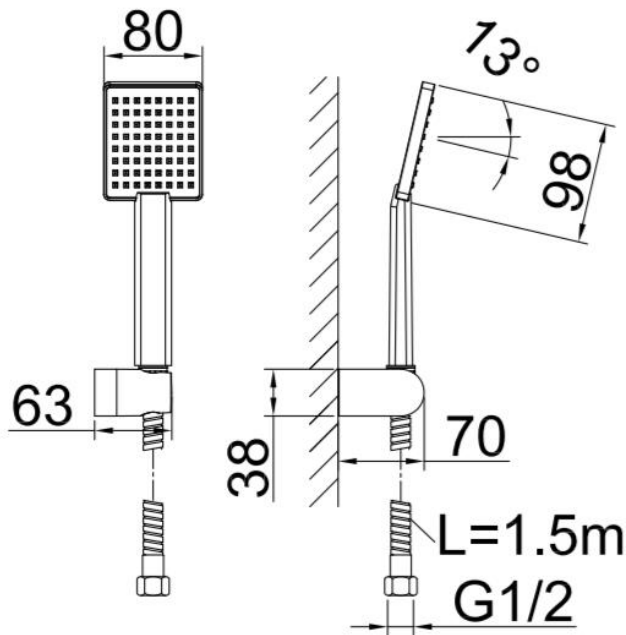

Brand : CAE, China
Name : THAMES hand shower, hose and holder set
Item Code : 53.248049PBR
Designer :
Color / Finish: Matt Black Finish
Dimensions :

Product info:

- hand shower
- hose and holder set

Flushing of pipe must be done before fittings are installed. Failure to do so voids the warranty.